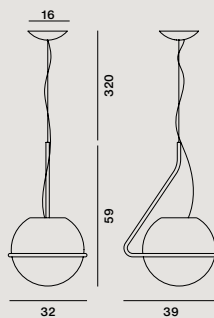

Tonda

Sospensione / Suspension

Ferruccio Laviani, 2022

	colours	code	£ vat excluded
Tonda	bianco/bianco	FN3180S000W10E30	505,00
	arancio/bianco	FN3180S000N10E30	
	titanio/bianco	FN3180S000T10E30	
Tonda piccola	bianco/bianco	FN3180S200W10E30	394,00
	arancio/bianco	FN3180S200N10E30	
	titanio/bianco	FN3180S200T10E30	
Tonda 10 m *	bianco/bianco	FN3180S000W10E10	551,00
	arancio/bianco	FN3180S000N10E10	
	titanio/bianco	FN3180S000T10E10	
Tonda piccola 10 m *	bianco/bianco	FN3180S200W10E10	438,00
	arancio/bianco	FN3180S200N10E10	
	titanio/bianco	FN3180S200T10E10	

Hand-blown cased glass and coated metal

Tonda
LED retrofit included
20W E27 2700 K
2452 lm CRI>80
Dimmable with TRIAC technology

Tonda piccola
LED retrofit included
14W E27 2700 K
1521 lm CRI>90

Glass colours:
bianco

Frame colours:
bianco, arancio,
titanio

Weight:

Tonda
net kg 4,80

Tonda piccola
net kg 3,60

*

On demand:
lead times to be checked with
the sales department

Tonda

Tonda piccola