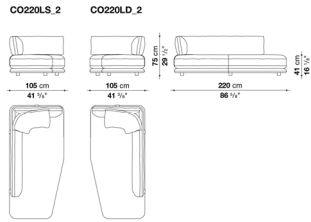

code	description	finish	LST U.K. VAT included
COCÙN - design Antonio Citterio			
CO220LS_2	Left/right chaise longue	FABRIC	8.998
CO220LD_2		C.O.F.	8.998
		B	9.155
		A	9.403
		Extra	9.538
		Super	9.943
		Lusso	11.862
		M	
		THICK LEATHER	9.261
		C.O.F.	9.261
		B	9.418
		A	9.666
		Extra	9.801
		Super	10.206
		Lusso	11.972
		M	
CO90C	Back cushion cm 90 x 60	C.O.F.	500
		B	500
		A	529
		Extra	584
		Super	618
		Lusso	706
		M	1.107

On the order please specify: lower edge in pewter painted (0259V) or painted black chrome (0170M) aluminium;