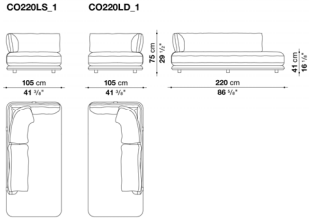

code	description	finish	LST U.K. VAT included
COCÙN - design Antonio Citterio			
CO220LS_1	Left/right chaise longue	FABRIC	
CO220LD_1			
		C.O.F.	9.074
		B	9.074
		A	9.225
		Extra	9.463
		Super	9.593
		Lusso	9.982
		M	11.928
		THICK LEATHER	
		C.O.F.	9.337
		B	9.337
		A	9.488
		Extra	9.726
		Super	9.856
		Lusso	10.245
		M	12.038
CO90C	Back cushion cm 90 x 60	C.O.F.	500
		B	500
		A	529
		Extra	584
		Super	618
		Lusso	706
		M	1.107