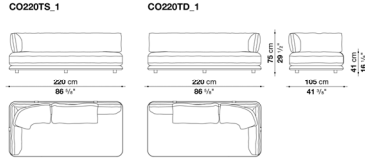

code	description	finish	LST U.K. VAT included
COCÙN - design Antonio Citterio			
CO220TS_1	Left/right terminal element	FABRIC	9.143
CO220TD_1		C.O.F.	9.143
		B	9.305
		A	9.558
		Extra	9.697
		Super	10.112
		Lusso	12.232
		M	9.406
		THICK LEATHER	C.O.F.
		B	9.406
		A	9.568
		Extra	9.821
		Super	9.960
		Lusso	10.375
		M	12.342
CO90C	Back cushion cm 90 x 60	C.O.F.	500
		B	500
		A	529
		Extra	584
		Super	618
		Lusso	706
		M	1.107