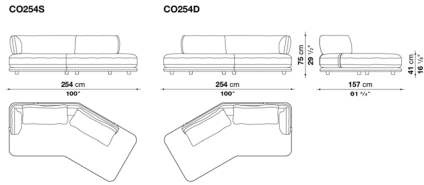

code	description	finish	LST U.K. VAT included
COCÙN - design Antonio Citterio			
CO254S CO254D	Left/right dormeuse	FABRIC C.O.F. B A Extra Super Lusso M	9.817 9.817 10.003 10.295 10.454 10.931 13.004
		THICK LEATHER C.O.F. B A Extra Super Lusso M	10.077 10.077 10.263 10.555 10.714 11.191 13.111
CO90C	Back cushion cm 90 x 60	C.O.F. B A Extra Super Lusso M	500 500 529 584 618 706 1.107