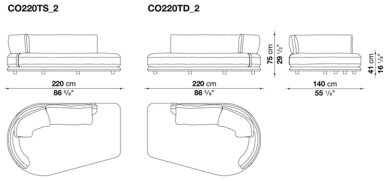

code	description	finish	LST U.K. VAT included
COCÙN - design Antonio Citterio			
CO220TS_2	Left/right terminal element	FABRIC	C.O.F. 10.478
CO220TD_2		B	10.478
		A	10.663
		Extra	10.955
		Super	11.114
		Lusso	11.592
		M	13.870
		THICK LEATHER	C.O.F. 10.741
		B	10.741
		A	10.926
	Extra	11.218	
	Super	11.377	
	Lusso	11.855	
	M	13.980	
CO90C	Back cushion cm 90 x 60	C.O.F.	500
		B	500
		A	529
		Extra	584
		Super	618
		Lusso	706
		M	1.107