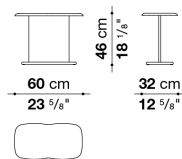

code	description	finish	

TUFTY-TIME 20 - design Patricia Urquiola

TYT60_A	Small table		2.520

On the order please specify: support frame in brushed light oak (0374C), brushed black oak (0381N) or grey oak (0378G).

Top in brill anodized aluminium (0766B).

TYT60_A

TYT60_AL	Small table	Oak	2.130

On the order please top and specify: support frame in brushed light oak (0374C), brushed black oak (0381N) or grey oak (0378G).

TYT60_AL