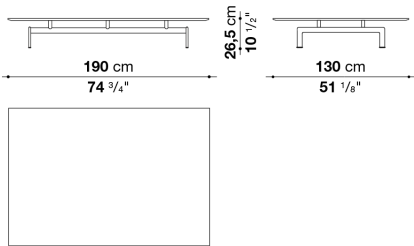

<u>code</u>	<u>description</u>	<u>finish</u>	LST U.K. VAT included
DIESIS - design Antonio Citterio & Paolo Nava			
TDS190_13	Low table <i>(bright brushed support frame)</i>	Carrara white marble Marquinia black marble Sahara noir marble	4.728 6.053 10.210
TDS190_13C	Low table <i>(painted black chrome support frame)</i>	Carrara white marble Marquinia black marble Sahara noir marble	5.141 6.465 10.644

On the order please specify: top in Carrara white marble "venatino Statuarietto" with natural finish (0900M), Marquinia black marble with matt polyester finish (0955M) or Sahara noir marble with glossy polyester finish (0940S); support frame in bright brushed (0189A) or painted black chrome (0170M) aluminium.

Feet in matt brushed aluminium.

TDS190_13