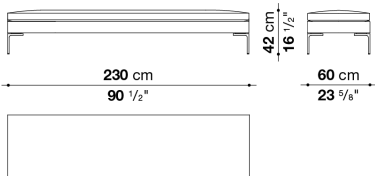

<u>code</u>	<u>description</u>	<u>finish</u>	LST U.K. VAT included

CHARLES - design Antonio Citterio

CH156P	Bench	C.O.F.	3.490
		B	3.490
		A	3.596
		Extra/C.O.L.	3.762
		Super	3.853
		Lusso	4.126
		M	4.754
		Beta	4.754
		Alfa/Gamma Koto/Kora	5.151 6.341

On the order please specify: feet in bright brushed aluminium (0189A), bronzed nickel painted aluminium (0174B) or painted black chrome aluminium (0170M).

The product is available in one or two colours. For the product with upholstery in several categories apply the price of the highest category. The fabric version has removable covers. For checking the feasibility of the covers for each item code, please refer to the dedicated list of fabric/leather-product matching.

CH156P

CH228P	Bench	C.O.F.	4.438
		B	4.438
		A	4.566
		Extra/C.O.L.	4.767
		Super	4.876
		Lusso	5.206
		M	6.249
		Beta	6.249
		Alfa/Gamma Koto/Kora	6.794 8.428

On the order please specify: feet in bright brushed aluminium (0189A), bronzed nickel painted aluminium (0174B) or painted black chrome aluminium (0170M).

The product is available in one or two colours. For the product with upholstery in several categories apply the price of the highest category. The fabric version has removable covers. For checking the feasibility of the covers for each item code, please refer to the dedicated list of fabric/leather-product matching.

CH228P