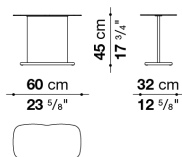

code	description	finish	

TUFTY-TIME 20 - design Patricia Urquiola

TYT60_A	Small table		2.520

On the order please specify: support frame in brushed light oak (0374C), brushed black oak (0381N) or grey oak (0378G).

Top in brill anodized aluminium (0766B).

TYT60_A