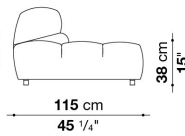

TY115TPD_3