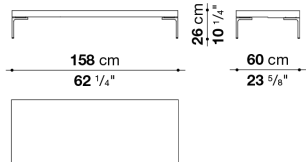

LST
U.K.
VAT included

CHARLES - design Antonio Citterio

code	description	finish	
TCH156	Low table	Oak	2.274

On the order please specify: top in brushed light oak (0374C), brushed black oak (0381N) or grey oak (0378G); feet in bright brushed aluminium (0189A), bronzed nickel painted aluminium (0174B) or painted black chrome aluminium (0170M).

TCH156