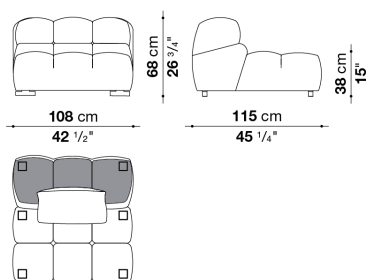

LST
U.K.
VAT included

<u>code</u>	<u>description</u>	<u>finish</u>	
TUFTY-TIME 20 - design Patricia Urquiola			
TY108C_3	Central element	C.O.F.	3.754
		B	3.754
		A	3.879
		Extra	4.076
		Super	4.183
		Lusso	4.504
	M	5.842	
T60_C	Back cushion cm 60 x 60	C.O.F.	253
		B	253
		A	262
		Extra/C.O.L.	296
		Super	334
		Lusso	394
		M	555
		Beta	555
		Alfa/Gamma	630
		Koto/Kasia/Kora/Kanu	785

The back cushions are necessary but not included in the product.
On the order please specify: no. 1 back cushion cm 60 x 60 (T60_C).

On the order please specify: typology and quantity of black thermoplastic material feet (codes T1N, TN2 or T3N).
The drawing illustrates the position of the drill to fix the feet.

The product is available in C.O.F. only with one colour fabrics.
The product has removable covers. For checking the feasibility of the covers for each item code, please refer to the dedicated list of fabric/leather-product matching.

TY108C_3