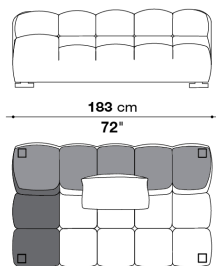

LST
U.K.
VAT included

<u>code</u>	<u>description</u>	<u>finish</u>	
TUFTY-TIME 20 - design Patricia Urquiola			
TY183BS_3 TY183BD_3	Left and right terminal element with low armrest	C.O.F. B A Extra Super Lusso M	5.230 5.230 5.419 5.715 5.877 6.362 8.383
T60_C	Back cushion cm 60 x 60	C.O.F. B A Extra/C.O.L. Super Lusso M Beta Alfa/Gamma Koto/Kasia/Kora/Kanu	253 253 262 296 334 394 555 555 630 785

The back cushions are necessary but not included in the product.
On the order please specify: no. 1 back cushion cm 60 x 60 (T60_C).

On the order please specify: typology and quantity of black thermoplastic material feet (codes T1N, TN2 or T3N).
The drawing illustrates the position of the drill to fix the feet.

The product is available in C.O.F. only with one colour fabrics.
The product has removable covers. For checking the feasibility of the covers for each item code, please refer to the dedicated list of fabric/leather-product matching.

TY183BS_3