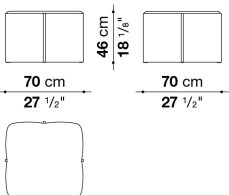

TYT70Q_AL Small table Oak 3.464

On the order please top and specify: support frame in brushed light oak (0374C),
brushed black oak (0381N) or grey oak (0378G).

TYT70Q_AL