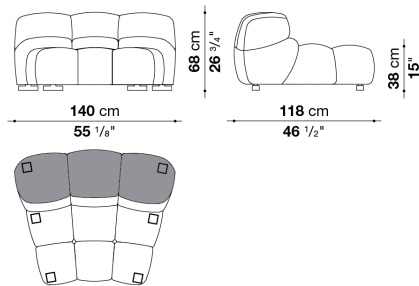

<u>code</u>	<u>description</u>	<u>finish</u>	LST U.K. VAT included
TUFTY-TIME 20 - design Patricia Urquiola			
TY140CV_3	Curved central element	C.O.F.	4.197
		B	4.197
		A	4.315
		Extra	4.502
		Super	4.604
		Lusso	4.909
M	6.180		
T60_C	Back cushion cm 60 x 60	C.O.F.	253
		B	253
		A	262
		Extra/C.O.L.	296
		Super	334
		Lusso	394
		M	555
		Beta	555
		Alfa/Gamma	630
		Koto/Kasia/Kora/Kanu	785

On the order please specify: typology and quantity of black thermoplastic material feet (codes T1N, TN2 or T3N).
The drawing illustrates the position of the drill to fix the feet.

The product is available in C.O.F. only with one colour fabrics.
The product has removable covers. For checking the feasibility of the covers for each item code,
please refer to the dedicated list of fabric/leather-product matching.

TY140CV_3