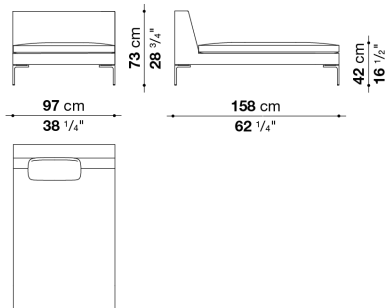

<u>code</u>	<u>description</u>	<u>finish</u>	LST U.K. VAT included
CHARLES - design Antonio Citterio			
CH156L	Chaise longue	C.O.F.	4.014
		B	4.014
		A	4.149
		Extra/C.O.L.	4.360
		Super	4.475
		Lusso	4.820
		M	5.959
		Beta	5.959
		Alfa/Gamma	6.544
		Koto/Kora	8.301
CH48_C	Back cushion cm 48 x 48	C.O.F.	226
		B	226
		A	244
		Extra/C.O.L.	261
		Super	308
		Lusso	373
		M	468
		Beta	468
		Alfa/Gamma	531
		Koto/Kasia/Kora/Kanu	584

**The back cushions are necessary but not included in the product. On the order please specify:
no. 1 back cushion cm 48 x 48 (CH48_C).
Suggestions to improve the individual requirements of comfort: at least no. 1 optional cushion.**

On the order please specify: feet in bright brushed aluminium (0189A),
bronzed nickel painted aluminium (0174B) or painted black chrome aluminium (0170M).

The product is available in one or two colours. For the product with upholstery in several categories
apply the price of the highest category. The fabric version has removable covers.
For checking the feasibility of the covers for each item code, please refer to the dedicated list
of fabric/leather-product matching.

CH156L