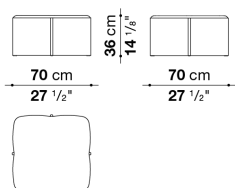

LST
U.K.
VAT included

code description finish

TUFTY-TIME 20 - design Patricia Urquiola

TYT70Q_B Small table 3.430

On the order please specify: support frame in brushed light oak (0374C), brushed black oak (0381N) or grey oak (0378G).

Top in brill anodized aluminium (0766B).

TYT70Q_B

TYT70Q_BL Small table Oak 3.131

On the order please top and specify: support frame in brushed light oak (0374C), brushed black oak (0381N) or grey oak (0378G).

TYT70Q_BL