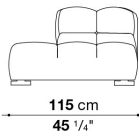

TY115TPD_3