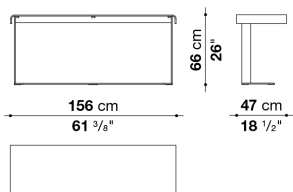

CHARLES - design Antonio Citterio

code	description	finish	
CHC156	Console (<i>painted support frame</i>)	Oak	4.919

CHC156_CL	Console (<i>bright chromed support frame</i>)	Oak	5.455

On the order please specify: top in brushed light oak (0374C), brushed black oak (0381N) or grey oak (0378G); support frame in bright chromed steel (0110M), bronzed nickel painted steel (0174B) or painted black chrome steel (0170M).

CHC156