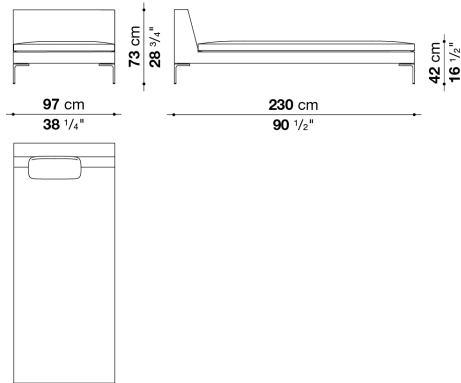

<u>code</u>	<u>description</u>	<u>finish</u>	LST U.K. VAT included
CHARLES - design Antonio Citterio			
CH228L	Chaise longue	C.O.F.	4.948
		B	4.948
		A	5.118
		Extra/C.O.L.	5.384
		Super	5.529
		Lusso	5.964
		M	7.427
		Beta	7.427
		Alfa/Gamma	8.201
		Koto/Kora	10.522
CH48_C	Back cushion cm 48 x 48	C.O.F.	226
		B	226
		A	244
		Extra/C.O.L.	261
		Super	308
		Lusso	373
		M	468
		Beta	468
		Alfa/Gamma	531
		Koto/Kasia/Kora/Kanu	584

**The back cushions are necessary but not included in the product. On the order please specify:
no. 1 back cushion cm 48 x 48 (CH48_C).
Suggestions to improve the individual requirements of comfort: at least no. 1 optional cushion.**

On the order please specify: feet in bright brushed aluminium (0189A),
bronzed nickel painted aluminium (0174B) or painted black chrome aluminium (0170M).

The product is available in one or two colours. For the product with upholstery in several categories
apply the price of the highest category. The fabric version has removable covers.
For checking the feasibility of the covers for each item code, please refer to the dedicated list
of fabric/leather-product matching.

CH228L