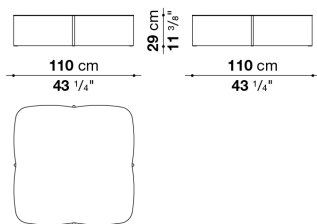

code

description

finish

TUFTY-TIME 20 - design Patricia Urquiola

TYT110Q

Small table

5.494

On the order please specify: support frame in brushed light oak (0374C), brushed black oak (0381N) or grey oak (0378G).

Top in brill anodized aluminium (0766B).

TYT110Q