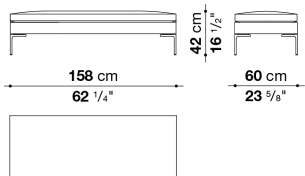

<u>code</u>	<u>description</u>	<u>finish</u>	LST U.K. VAT included

CHARLES - design Antonio Citterio

CH156P	Bench	C.O.F.	3.490
		B	3.490
		A	3.596
		Extra/C.O.L.	3.762
		Super	3.853
		Lusso	4.126
		M	4.754
		Beta	4.754
		Alfa/Gamma Koto/Kora	5.151 6.341

On the order please specify: feet in bright brushed aluminium (0189A), bronzed nickel painted aluminium (0174B) or painted black chrome aluminium (0170M).

The product is available in one or two colours. For the product with upholstery in several categories apply the price of the highest category. The fabric version has removable covers. For checking the feasibility of the covers for each item code, please refer to the dedicated list of fabric/leather-product matching.

CH156P