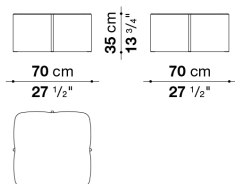

LST
U.K.
VAT included

code description finish

TUFTY-TIME 20 - design Patricia Urquiola

TYT70Q_B Small table 3.430

On the order please specify: support frame in brushed light oak (0374C), brushed black oak (0381N) or grey oak (0378G).

Top in brill anodized aluminium (0766B).

TYT70Q_B