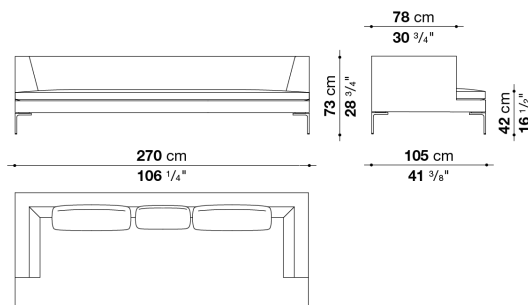

<u>code</u>	<u>description</u>	<u>finish</u>	LST U.K. VAT included
CHARLES LARGE - design Antonio Citterio			
CHL270B_1	Sofa	C.O.F.	6.761
		B	6.761
		A	6.903
		Extra/C.O.L.	7.285
		Super	7.650
		Lusso	8.296
		M	10.128
		Beta	10.128
		Alfa/Gamma	11.509
		Koto/Kora	12.663
CH48_C	Back cushion cm 48 x 48	C.O.F.	226
		B	226
		A	244
		Extra/C.O.L.	261
		Super	308
		Lusso	373
		M	468
		Beta	468
		Alfa/Gamma	531
		Koto/Kasia/Kora/Kanu	584
CH72_C	Back cushion cm 72 x 48	C.O.F.	334
		B	334
		A	356
		Extra/C.O.L.	394
		Super	463
		Lusso	613
		M	703
		Beta	703
		Alfa/Gamma	800
		Koto/Kasia/Kora/Kanu	920

The back cushions are necessary but not included in the product. On the order please specify: no. 1 back cushion cm 48 x 48 (CH48_C) + no. 2 back cushions cm 72 x 48 (CH72_C). Suggestions to improve the individual requirements of comfort: at least no. 2 armrest cushions + no. 2 optional cushions.

On the order please specify: feet in bright brushed aluminium (0189A), bronzed nickel painted aluminium (0174B) or painted black chrome aluminium (0170M).

The product is available in one or two colours. For the product with upholstery in several categories apply the price of the highest category. The fabric version has removable covers. For checking the feasibility of the covers for each item code, please refer to the dedicated list of fabric/leather-product matching.

CHL270B_1