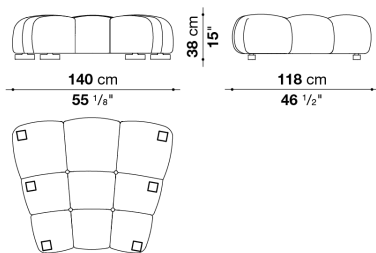

<u>code</u>	<u>description</u>	<u>finish</u>	
TUFTY-TIME 20 - design Patricia Urquiola			
TY108P_3	Ottoman	C.O.F.	2.742
		B	2.742
		A	2.836
		Extra	2.983
		Super	3.063
		Lusso	3.304
M	4.308		

On the order please specify: typology and quantity of black thermoplastic material feet (codes T1N, TN2 or T3N).
The drawing illustrates the position of the drill to fix the feet.

The product is available in C.O.F. only with one colour fabrics.
The product has removable covers. For checking the feasibility of the covers for each item code, please refer to the dedicated list of fabric/leather-product matching.

TY108P_3

TY140PV_3	Curved ottoman	C.O.F.	3.094
		B	3.094
		A	3.196
		Extra	3.355
		Super	3.441
		Lusso	3.702
M	4.786		

On the order please specify: typology and quantity of black thermoplastic material feet (codes T1N, TN2 or T3N).
The drawing illustrates the position of the drill to fix the feet.

The product is available in C.O.F. only with one colour fabrics.
The product has removable covers. For checking the feasibility of the covers for each item code, please refer to the dedicated list of fabric/leather-product matching.

TY140PV_3