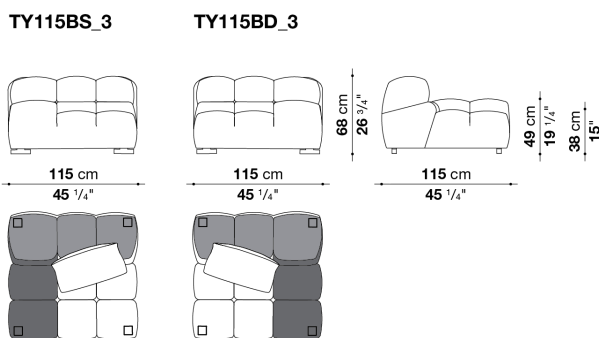

LST
U.K.
VAT included

<u>code</u>	<u>description</u>	<u>finish</u>	
TUFTY-TIME 20 - design Patricia Urquiola			
TY115BS_3 TY115BD_3	Left and right terminal element with low armrest	C.O.F. B A Extra Super Lusso M	3.870 3.870 4.000 4.204 4.315 4.649 6.041
T60_C	Back cushion cm 60 x 60	C.O.F. B A Extra/C.O.L. Super Lusso M Beta Alfa/Gamma Koto/Kasia/Kora/Kanu	253 253 262 296 334 394 555 555 630 785

The back cushions are necessary but not included in the product.
On the order please specify: no. 1 back cushion cm 60 x 60 (T60_C).

On the order please specify: typology and quantity of black thermoplastic material feet (codes T1N, TN2 or T3N).
The drawing illustrates the position of the drill to fix the feet.

The product is available in C.O.F. only with one colour fabrics.
The product has removable covers. For checking the feasibility of the covers for each item code, please refer to the dedicated list of fabric/leather-product matching.