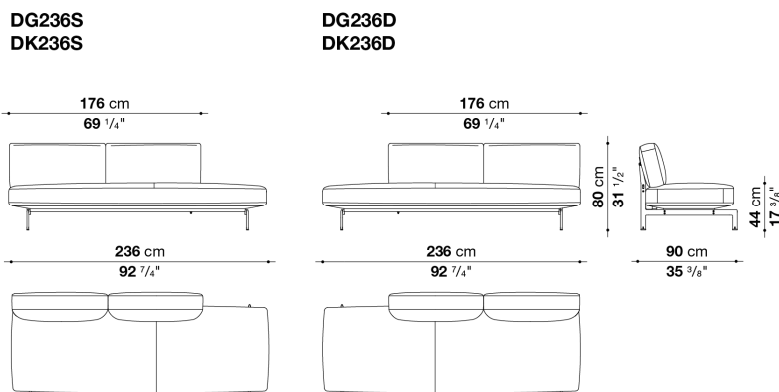

LST
U.K.
VAT included

<u>code</u>	<u>description</u>	<u>finish</u>	
DIESIS - design Antonio Citterio & Paolo Nava			
DG236S DG236D	Left and right dormeuse with frame cover in Gamma leather <i>(bright brushed support frame)</i>	C.O.F. B A Extra Super Lusso M Gamma	10.670 10.670 10.766 10.916 10.998 11.244 12.949 13.580
DG236SC DG236DC	Left and right dormeuse with frame cover in Gamma leather <i>(painted black chrome support frame)</i>	C.O.F. B A Extra Super Lusso M Gamma	11.090 11.090 11.185 11.336 11.418 11.663 13.369 14.000
DK236S DK236D	Left and right dormeuse with frame cover in Kasia leather <i>(bright brushed support frame)</i>	C.O.F. B A Extra Super Lusso M Kasia	11.767 11.767 11.863 12.013 12.095 12.341 14.047 16.569
DK236SC DK236DC	Left and right dormeuse with frame cover in Kasia leather <i>(painted black chrome support frame)</i>	C.O.F. B A Extra Super Lusso M Kasia	12.187 12.187 12.282 12.433 12.515 12.761 14.466 16.989

On the order please specify: support frame in bright brushed (0189A) or painted black chrome (0170M) aluminium; frame cover in Gamma leather or Kasia leather; profiles in Bellano fabric (only for the velvet version).

Feet in matt brushed aluminium. The cushions have removable covers. For checking the feasibility of the covers for each item code, please refer to the dedicated list of fabric/leather-product matching.