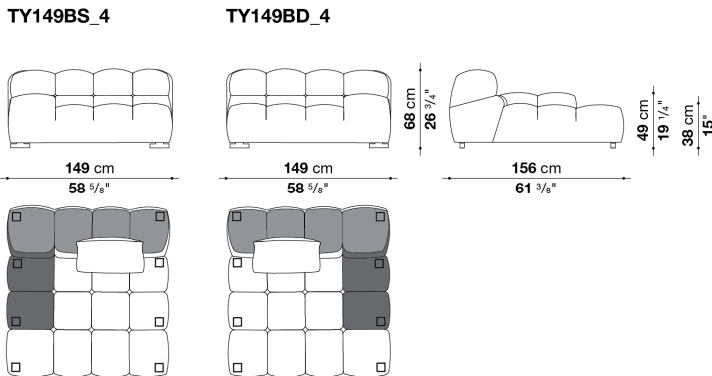

<u>code</u>	<u>description</u>	<u>finish</u>	
TUFTY-TIME 20 - design Patricia Urquiola			
TY149BS_4 TY149BD_4	Left and right terminal element with low armrest	C.O.F. B A Extra Super Lusso M	5.478 5.478 5.655 5.934 6.086 6.542 8.443
T60_C	Back cushion cm 60 x 60	C.O.F. B A Extra/C.O.L. Super Lusso M Beta Alfa/Gamma Koto/Kasia/Kora/Kanu	253 253 262 296 334 394 555 555 630 785

The back cushions are necessary but not included in the product.
On the order please specify: no. 1 back cushion cm 60 x 60 (T60_C).

On the order please specify: typology and quantity of black thermoplastic material feet (codes T1N, TN2 or T3N).
The drawing illustrates the position of the drill to fix the feet.

The product is available in C.O.F. only with one colour fabrics.
The product has removable covers. For checking the feasibility of the covers for each item code, please refer to the dedicated list of fabric/leather-product matching.