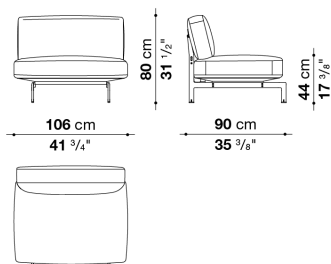

<u>code</u>	<u>description</u>	<u>finish</u>	LST U.K. VAT included
DIESIS - design Antonio Citterio & Paolo Nava			
DG106	Armchair with frame cover in Gamma leather <i>(bright brushed support frame)</i>	C.O.F.	5.938
		B	5.938
		A	5.986
		Extra	6.063
		Super	6.104
		Lusso	6.229
		M	6.983
Gamma	7.283		
DG106C	Armchair with frame cover in Gamma leather <i>(painted black chrome support frame)</i>	C.O.F.	6.464
		B	6.464
		A	6.513
		Extra	6.589
		Super	6.631
		Lusso	6.755
		M	7.510
Gamma	7.809		
DK106	Armchair with frame cover in Kasia leather <i>(bright brushed support frame)</i>	C.O.F.	6.493
		B	6.493
		A	6.542
		Extra	6.618
		Super	6.660
		Lusso	6.784
		M	7.539
Kasia	8.738		
DK106C	Armchair with frame cover in Kasia leather <i>(painted black chrome support frame)</i>	C.O.F.	7.019
		B	7.019
		A	7.068
		Extra	7.144
		Super	7.186
		Lusso	7.311
		M	8.065
Kasia	9.264		

On the order please specify: support frame in bright brushed (0189A) or painted black chrome (0170M) aluminium; frame cover in Gamma leather or Kasia leather; profiles in Bellano fabric (only for the velvet version).

Feet in matt brushed aluminium. The cushions have removable covers. For checking the feasibility of the covers for each item code, please refer to the dedicated list of fabric/leather-product matching.

DG106
DK106