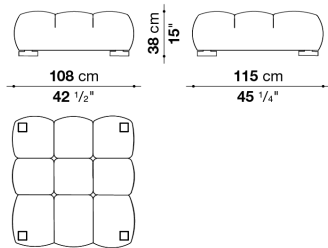

<u>code</u>	<u>description</u>	<u>finish</u>	
TUFTY-TIME 20 - design Patricia Urquiola			
TY108P_3	Ottoman	C.O.F.	2.742
		B	2.742
		A	2.836
		Extra	2.983
		Super	3.063
		Lusso	3.304
M	4.308		

On the order please specify: typology and quantity of black thermoplastic material feet (codes T1N, TN2 or T3N).
The drawing illustrates the position of the drill to fix the feet.

The product is available in C.O.F. only with one colour fabrics.
The product has removable covers. For checking the feasibility of the covers for each item code, please refer to the dedicated list of fabric/leather-product matching.

TY108P_3