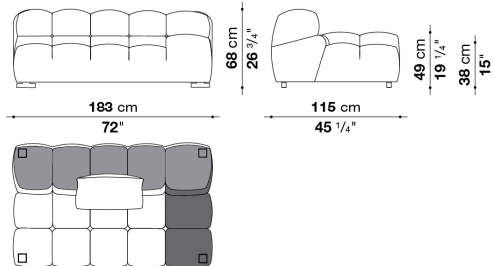

LST
U.K.
VAT included

<u>code</u>	<u>description</u>	<u>finish</u>	
TUFTY-TIME 20 - design Patricia Urquiola			
TY183BS_3 TY183BD_3	Left and right terminal element with low armrest	C.O.F. B A Extra Super Lusso M	5.230 5.230 5.419 5.715 5.877 6.362 8.383
T60_C	Back cushion cm 60 x 60	C.O.F. B A Extra/C.O.L. Super Lusso M Beta Alfa/Gamma Koto/Kasia/Kora/Kanu	253 253 262 296 334 394 555 555 630 785

The back cushions are necessary but not included in the product.
On the order please specify: no. 1 back cushion cm 60 x 60 (T60_C).

On the order please specify: typology and quantity of black thermoplastic material feet (codes T1N, TN2 or T3N).
The drawing illustrates the position of the drill to fix the feet.

The product is available in C.O.F. only with one colour fabrics.
The product has removable covers. For checking the feasibility of the covers for each item code, please refer to the dedicated list of fabric/leather-product matching.

TY183BD_3