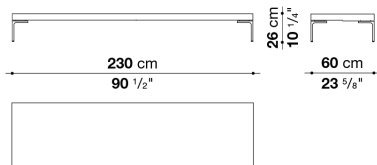

LST
U.K.
VAT included

CHARLES - design Antonio Citterio

code	description	finish	
TCH156	Low table	Oak	2.274

On the order please specify: top in brushed light oak (0374C), brushed black oak (0381N) or grey oak (0378G); feet in bright brushed aluminium (0189A), bronzed nickel painted aluminium (0174B) or painted black chrome aluminium (0170M).

TCH156

TCH228	Low table	Oak	2.902

On the order please specify: top in brushed light oak (0374C), brushed black oak (0381N) or grey oak (0378G); feet in bright brushed aluminium (0189A), bronzed nickel painted aluminium (0174B) or painted black chrome aluminium (0170M).

TCH228