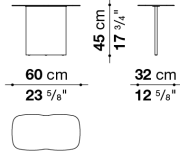

code **description** **finish**

TUFTY-TIME 20 - design Patricia Urquiola

TY60 Service element 1.875

On the order please specify: support rod in brushed light oak (0374C), brushed black oak (0381N) or grey oak (0378G).

Top in brill anodized aluminium (0766B).

TY60