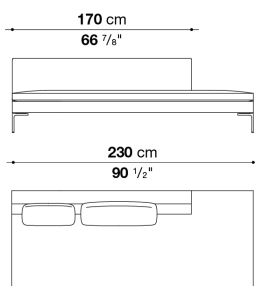

<u>code</u>	<u>description</u>	<u>finish</u>	LST U.K. VAT included
CHARLES - design Antonio Citterio			
CH228TPS CH228TPD	Left and right ottoman-terminal element	C.O.F. B A Extra/C.O.L. Super Lusso M Beta Alfa/Gamma Koto/Kora	5.153 5.153 5.353 5.667 5.838 6.352 7.662 7.662 8.478 10.925
CH48_C	Back cushion cm 48 x 48	C.O.F. B A Extra/C.O.L. Super Lusso M Beta Alfa/Gamma Koto/Kasia/Kora/Kanu	226 226 244 261 308 373 468 468 531 584
CH72_C	Back cushion cm 72 x 48	C.O.F. B A Extra/C.O.L. Super Lusso M Beta Alfa/Gamma Koto/Kasia/Kora/Kanu	334 334 356 394 463 613 703 703 800 920

The back cushions are necessary but not included in the product. On the order please specify: no. 1 back cushion cm 48 x 48 (CH48_C) + no. 1 back cushion cm 72 x 48 (CH72_C). Suggestions to improve the individual requirements of comfort: at least no. 1 optional cushion.

On the order please specify: feet in bright brushed aluminium (0189A), bronzed nickel painted aluminium (0174B) or painted black chrome aluminium (0170M).

The product is available in one or two colours. For the product with upholstery in several categories apply the price of the highest category. The fabric version has removable covers. For checking the feasibility of the covers for each item code, please refer to the dedicated list of fabric/leather-product matching.

CH228TPS