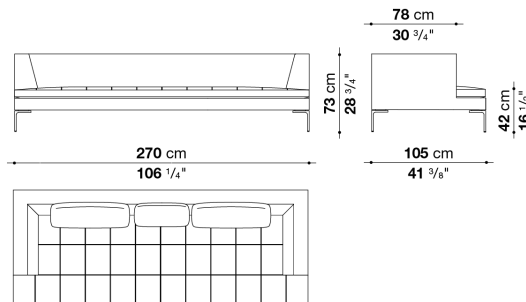

<u>code</u>	<u>description</u>	<u>finish</u>	
CHARLES LARGE CARRÉ - design Antonio Citterio			
CHL270B_1Q	Sofa	C.O.F.	7.438
		B	7.438
		A	7.596
		Extra/C.O.L.	8.012
		Super	8.413
		Lusso	9.127
		Beta	11.647
		Alfa/Gamma	13.234
Koto	14.560		
CH48_C	Back cushion cm 48 x 48	C.O.F.	226
		B	226
		A	244
		Extra/C.O.L.	261
		Super	308
		Lusso	373
		M	468
		Beta	468
		Alfa/Gamma	531
		Koto/Kasia/Kora/Kanu	584
CH72_C	Back cushion cm 72 x 48	C.O.F.	334
		B	334
		A	356
		Extra/C.O.L.	394
		Super	463
		Lusso	613
		M	703
		Beta	703
		Alfa/Gamma	800
		Koto/Kasia/Kora/Kanu	920

The back cushions are necessary but not included in the product. On the order please specify: no. 1 back cushion cm 48 x 48 (CH48_C) + no. 2 back cushions cm 72 x 48 (CH72_C). Suggestions to improve the individual requirements of comfort: at least no. 2 armrest cushions + no. 2 optional cushions.

On the order please specify: feet in bright brushed aluminium (0189A), bronzed nickel painted aluminium (0174B) or painted black chrome aluminium (0170M).

The sofa it is not possible to use as corner element. The fabric version is realized with grosgrain ribbon in fixed combination of colours. The product is available in one colour. The fabric version has removable covers. For checking the feasibility of the covers for each item code, please refer to the dedicated list of fabric/leather-product matching.

Attention!
It is not possible to match elements of Charles Large Carré serie with elements of Charles Carré serie.

CHL270B_1Q