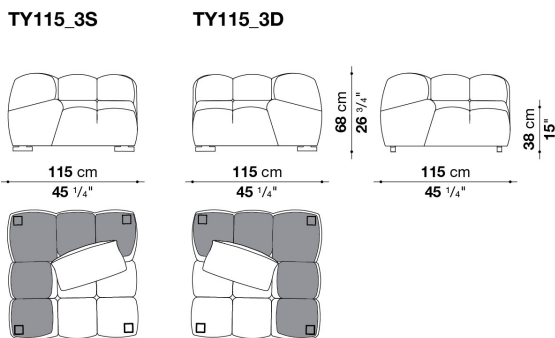

LST
U.K.
VAT included

<u>code</u>	<u>description</u>	<u>finish</u>	
TUFTY-TIME 20 - design Patricia Urquiola			
TY115_3S TY115_3D	Left and right corner element with high armrest	C.O.F. B A Extra Super Lusso M	4.234 4.234 4.367 4.575 4.688 5.029 6.448
T60_C	Back cushion cm 60 x 60	C.O.F. B A Extra/C.O.L. Super Lusso M Beta Alfa/Gamma Koto/Kasia/Kora/Kanu	253 253 262 296 334 394 555 555 630 785

The back cushions are necessary but not included in the product.
On the order please specify: no. 1 back cushion cm 60 x 60 (T60_C).

On the order please specify: typology and quantity of black thermoplastic material feet (codes T1N, TN2 or T3N).
The drawing illustrates the position of the drill to fix the feet.

The product is available in C.O.F. only with one colour fabrics.
The product has removable covers. For checking the feasibility of the covers for each item code, please refer to the dedicated list of fabric/leather-product matching.