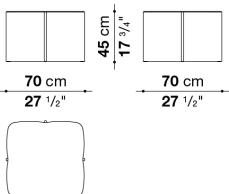

code description finish

TUFTY-TIME 20 - design Patricia Urquiola

TYT70Q_A Small table 3.761

On the order please specify: support frame in brushed light oak (0374C),
brushed black oak (0381N) or grey oak (0378G).

Top in brill anodized aluminium (0766B).

TYT70Q_A