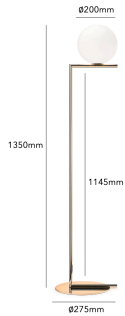

New models Spring 2024

IC 10th Anniversary F1

Michael Anastassiades

Power Low LED 8W E14 900lm or LED 9W E14 900lm)

Control - dimmable through switch on cord.

Dimensions - Floor \varnothing 200mm h1350mm

Materials - Steel, brass, blown glass

Control - dimmable through switch on cord.

Dimensions - Table \varnothing 200mm h381mm

Materials - Steel, brass, blown glass

F3171344

Finish - Gold 24K

Prices inc vat

£800

Availability Q3 2024

Dimensions - Table \varnothing 450 mm h 524 mm

Materials - Steel, brass, blown glass

F3154359

Finish - Brass

Prices inc vat

£1460

F3154344

Finish - Gold 24K

Emi Table

Erwan Bouroullec

Power Power LED 75W (Up 2800lm, Down 750lm)

Beam width (Up 38°) 2700K – CRI 90

Dimensions - h1140 mm

Materials - Aluminum, Polycarbonate

Availability Q3 2024

Prices inc vat