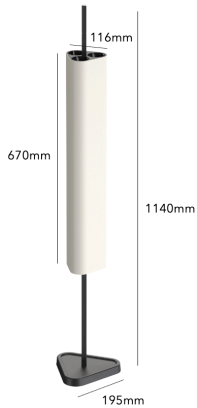

Dimensions - Table \varnothing 450 mm h 524 mm

Materials - Steel, brass, blown glass

F3154359

Finish - Brass

Prices inc vat

£1460

F3154344

Finish - Gold 24K

£1950

Availability Q3 2024

IC S3

Michael Anastassiades

Power LED Bulb included E27 25W 3700lm

Dimensions - Suspension \varnothing 450 mm h1028 mm

Materials - Steel, brass, blown glass

F3151059

Emi Table

Erwan Bouroullec

Power Power LED 75W (Up 2800lm, Down 750lm)

Beam width (Up 38°) 2700K – CRI 90

Dimensions - h1140 mm

Materials - Aluminum, Polycarbonate

Availability Q3 2024

Prices inc vat

Dimensions - h1700 mm

Materials - Aluminum, Polycarbonate

Availability Q3 2024

Prices inc vat

05.4385.GY - Deep Green	£1330
05.4385.ZY - Deep Blue	£1330
05.4385.RY - Deep Red	£1330
05.4385.OW - Off White	£1330