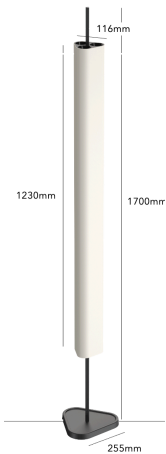

Dimensions - Table \varnothing 450 mm h 524 mm

Materials - Steel, brass, blown glass

F3154359

Finish - Brass

Prices inc vat

£1460

F3154344

Finish - Gold 24K

Emi Table

Erwan Bouroullec

Power Power LED 75W (Up 2800lm, Down 750lm)

Beam width (Up 38°) 2700K – CRI 90

Dimensions - h1140 mm

Materials - Aluminum, Polycarbonate

Availability Q3 2024

Prices inc vat

05.4380.GY - Deep Green	£1110
05.4380.ZY - Deep Blue	£1110
05.4380.RY - Deep Red	£1110
05.4380.OW - Off White	£1110

Emi Floor

Erwan Bouroullec

Power Power LED 75W (Up 2800lm, Down 750lm)

Beam width (Up 38°) 2700K – CRI 90

Dimensions - h1700 mm

Materials - Aluminum, Polycarbonate

Availability Q3 2024

Prices inc vat

05.4385.GY - Deep Green	£1330
05.4385.ZY - Deep Blue	£1330
05.4385.RY - Deep Red	£1330
05.4385.OW - Off White	£1330