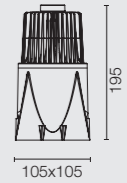

PHOSPHOR
LED
17W

LED
QR-CBC 51
GX5.3

LED
PAR 16
GZ10