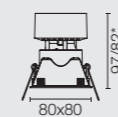

LED ARRAY
UP to 13W