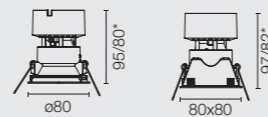

LED ARRAY
UP to 13W