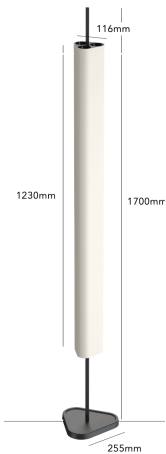

Dimensions - Table \varnothing 450 mm h 524 mm

Materials - Steel, brass, blown glass

F3154359

Finish - Brass

Prices inc vat

€1650

F3154344

Finish - Gold 24K

Emi Table

Erwan Bouroullec

Power Power LED 75W (Up 2800lm, Down 750lm)

Beam width (Up 38°) 2700K – CRI 90

Dimensions - h1140 mm

Materials - Aluminum, Polycarbonate

Availability Q3 2024

Prices inc vat

05.4380.GY - Deep Green	€1250
05.4380.ZY - Deep Blue	€1250
05.4380.RY - Deep Red	€1250
05.4380.OW - Off White	€1250

Emi Floor

Erwan Bouroullec

Power Power LED 75W (Up 2800lm, Down 750lm)

Beam width (Up 38°) 2700K – CRI 90

Dimensions - h1700 mm

Materials - Aluminum, Polycarbonate

Availability Q3 2024

Prices inc vat

05.4385.GY - Deep Green	€1500
05.4385.ZY - Deep Blue	€1500
05.4385.RY - Deep Red	€1500
05.4385.OW - Off White	€1500