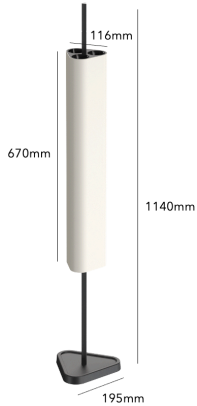

Dimensions - Table \varnothing 450 mm h 524 mm

Materials - Steel, brass, blown glass

F3154359

Finish - Brass

Prices inc vat

€1650

F3154344

Finish - Gold 24K

€2100

Availability Q3 2024

IC S3

Michael Anastassiades

Power LED Bulb included E27 25W 3700lm

Dimensions - Suspension \varnothing 450 mm h1028 mm

Materials - Steel, brass, blown glass

F3151059

Emi Table

Erwan Bouroullec

Power Power LED 75W (Up 2800lm, Down 750lm)

Beam width (Up 38°) 2700K – CRI 90

Dimensions - h1140 mm

Materials - Aluminum, Polycarbonate

Availability Q3 2024

Prices inc vat

Dimensions - h1700 mm

Materials - Aluminum, Polycarbonate

Availability Q3 2024

Prices inc vat

05.4385.GY - Deep Green	€1500
05.4385.ZY - Deep Blue	€1500
05.4385.RY - Deep Red	€1500
05.4385.OW - Off White	€1500