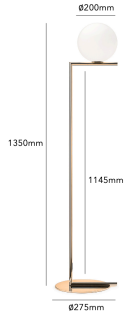

New models Spring 2024

IC 10th Anniversary F1

Michael Anastassiades

Power Low LED 8W E14 900lm or LED 9W E14 900lm)

Control - dimmable through switch on cord.

Dimensions - Floor \varnothing 200mm h1350mm

Materials - Steel, brass, blown glass

Control - dimmable through switch on cord.

Dimensions - Table \varnothing 200mm h381mm

Materials - Steel, brass, blown glass

F3171344

Finish - Gold 24K

Prices inc vat

€900

Availability Q3 2024

IC 10th Anniversary S2

Michael Anastassiades

Power LED 15W E27 2000lm or LED 18W E27 2000lm

Dimensions - Suspension \varnothing 300mm h702mm; cable length 2700mm

Materials - Steel, brass, blown glass

F3176044

Dimensions - Table \varnothing 450 mm h 524 mm

Materials - Steel, brass, blown glass

F3154359

Finish - Brass

Prices inc vat

€1650

F3154344

Finish - Gold 24K