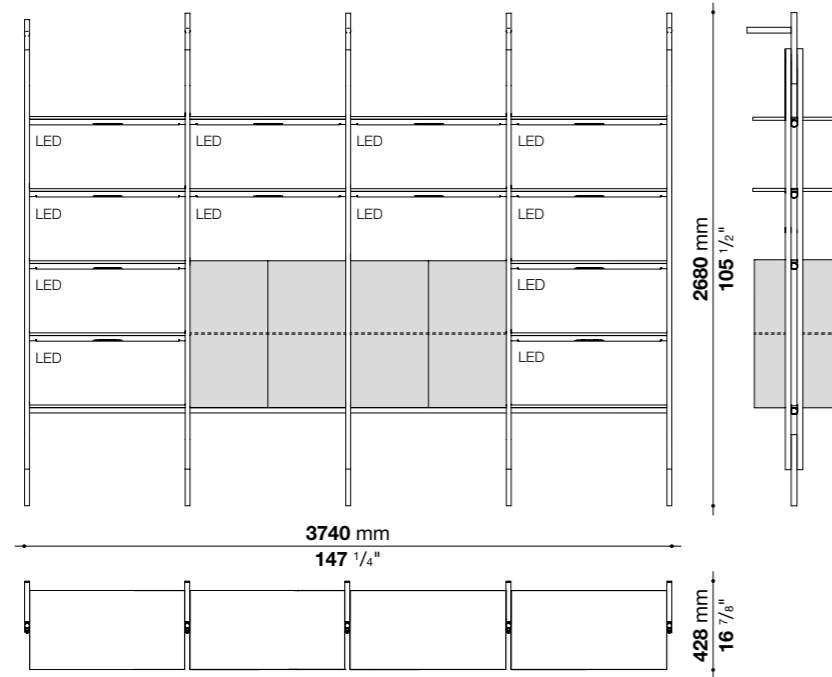

Jack

design Michael Anastassiades

JACK_004