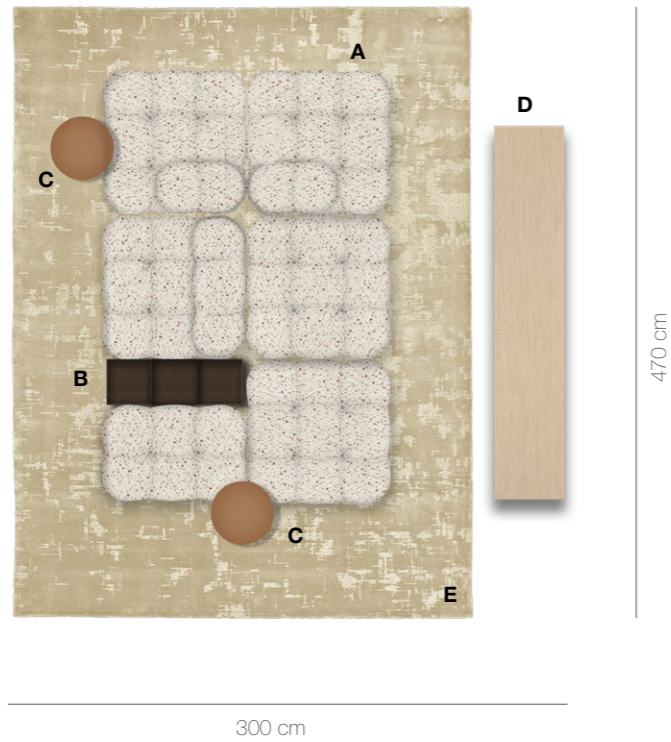

Camaleonda

design Mario Bellini

ROOM 13

	N.	CODE	DESCRIPTION	FINISHES	£ UK VAT included
A	1	CM96TPS	Camaleonda left ottoman-terminal element	Sambuco 2619101, natural beech 0441F	4.082
	1	CM96TPD	Camaleonda right ottoman-terminal element	Sambuco 2619101, natural beech 0441F	4.082
	1	CM96C	Camaleonda central element	Sambuco 2619101, natural beech 0441F	4.373
	2	CM96PQ	Camaleonda ottoman	Sambuco 2619101, natural beech 0441F	6.004
	1	CM96P	Camaleonda ottoman	Sambuco 2619101, natural beech 0441F	2.500
B	1	SA90_TO	Gli Scacchi service element Rook	Thick leather 1121350, painted black chrome 0170M	2.403
C	2	TSP40	Spool small table	Glossy desert 4516L	2.404
D	1	TET52C	Tetrami storage unit with open compartments and drawers	Brushed light ash 0421C	9.986
E	1	TS4	Istos carpet 300x400	Beige colour 0166B	10.761
TOTAL PRICE					46.595