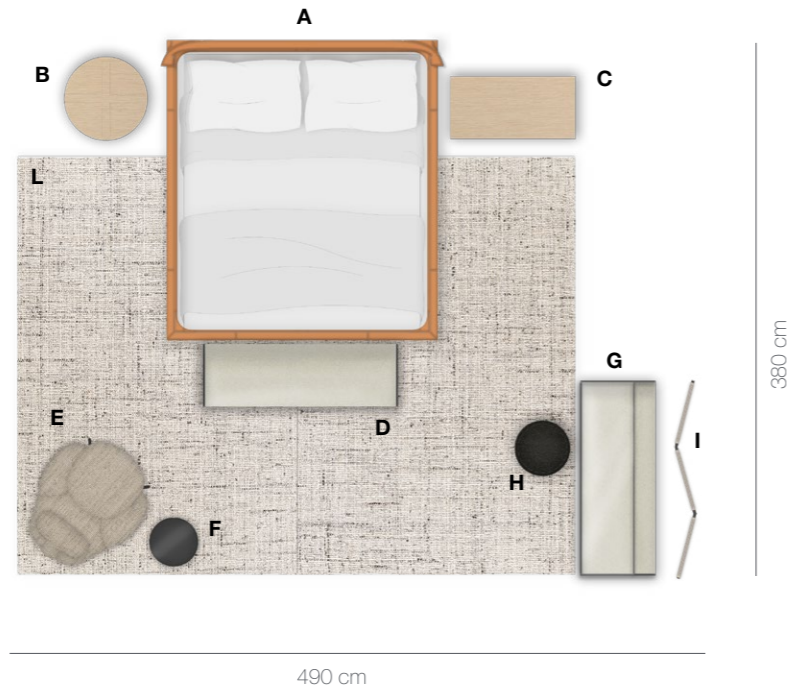

Alys

design Gabriele & Oscar Buratti

ROOM 21

	N.	CODE	DESCRIPTION	FINISHES	£ UK VAT included	
A	1	LY180	Alys bed	Thick leather 1121300, black colour 0154N	10.633	
	1	ME3_J	Double mattress 180x200xh.20		2.415	
	1	PP180	Duvet cover set	Aloe 2158203	1.672	
	1	IP180	Four seasons duvet		732	
	2	GPI	Pillow		376	
	1	PAD250	Bed runner 140x250	Cassandra 2972251	1.345	
	B	1	TER60B	Eileen small table	Brushed light oak 0374C, bronzed nickel painted 0174B	1.301
C	1	CSF90F	Surface storage unit	Brushed light oak 0374C, satin dove grey 3738E, bronzed nickel painted 0174B	2.701	
D	1	QL140P	Quiet Lines bench	Alfa 1525201, bronzed nickel painted 0174B	4.815	
E	1	HLB80A	Harbor Laidback swivel armchair	Astro 2816203, bronzed nickel painted 0174B	6.007	
	1	HLB_P	Harbor Laidback headrest cushion	Astro 2816203, bronzed nickel painted 0174B	202	
F	1	FT	Frank small table	Bronzed nickel painted 0174B	1.196	
G	1	QL120SC	Quiet Lines writing-desk	Alfa 1525201, transparent extra light glass 0200T, bronzed nickel painted 0174B	6.573	
H	1	D_CD1C	Cilindro (Azucena) ottoman	Mohair/D 2971155, chromed finish 0600C	2.570	
I	1	QLPV3	Quiet Lines windscreen	Alfa 1525152, bronzed nickel painted 0174B	6.295	
L	1	ML4T	Milos carpet 300x400	Graphite colour 0217G	4.184	
TOTAL PRICE					53.017