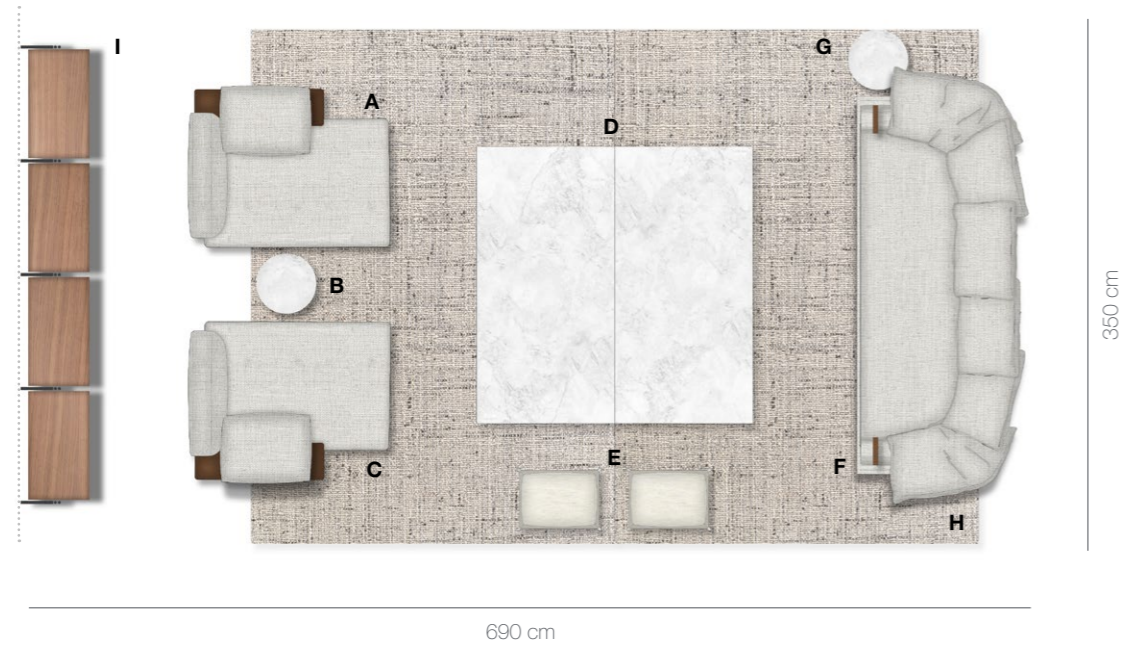

Mix 5

ROOM 33

	N.	CODE	DESCRIPTION	FINISHES	£ UK VAT included
A	1	DK135LS	Diesis left chaise longue	Spora 2038100, frame: Kasia 1227360, bright brushed 0189A	10.501
B	1	MTR39A_CL	Mera small table	Natural Carrara white marble venatino statuarietto 0900M, bright chromed 0110M	1.725
C	1	DK135LD	Diesis right chaise longue	Spora 2038100, frame: Kasia 1227360, bright brushed 0189A	10.501
D	2	TDS_190M	Diesis low table	Natural Carrara white marble venatino statuarietto 0900M, bright brushed 0189A	8.664
E	2	IMP54_E	Mirto indoor ottoman	Licata 2165102, pewter painted 0259V	3.436
F	1	9N260	Noonu sofa	Spora 2038100, bright brushed 0189A	10.924
	4	N60_SC	Noonu back cushion 60x55	Spora 2038100	2.316
	2	N90_SC	Noonu back cushion 90x55	Spora 2038100	1.376
	2	N65_B	Noonu armrest cushion 65x19	Spora 2038100	932
G	1	MTR39A_CL	Mera small table	Natural Carrara white marble venatino statuarietto 0900M, bright chromed 0110M	1.725
H	2	ML3T	Milos carpet 250x350	Quartz colour 0134Q	6.104
				TOTAL PRICE	58.204
I	1	JACK_003	JACK composition	Uprights: bronzed nickel painted 0174B Shelves+Storage units: Canaletto walnut 0356N	17.914