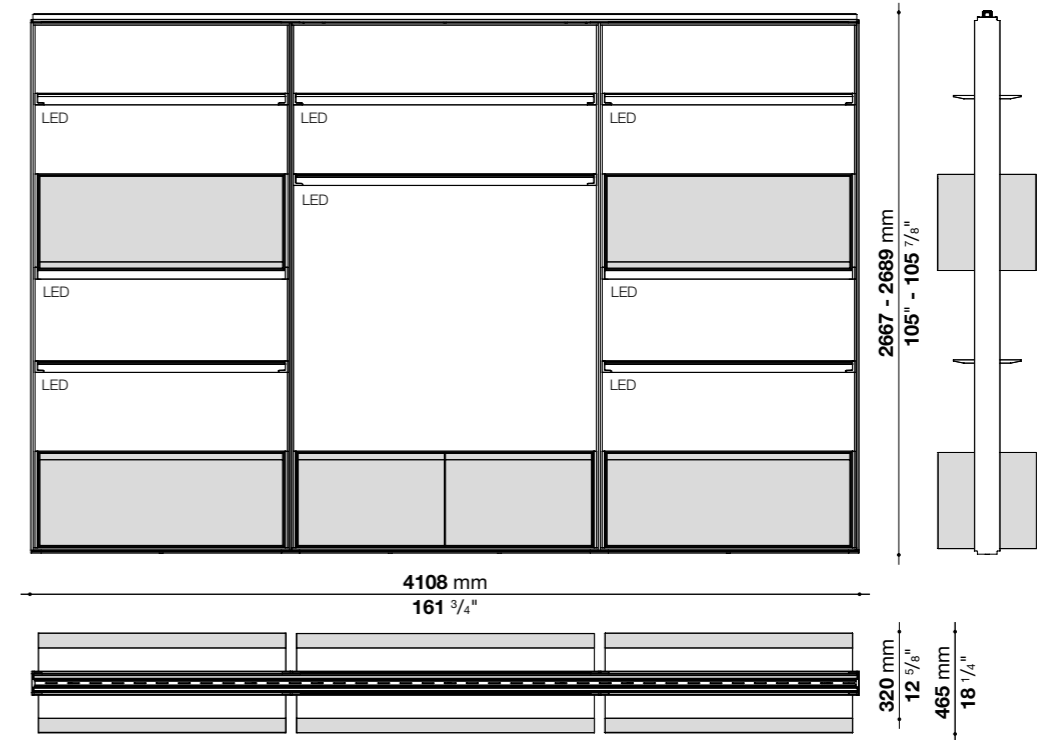

Flat.C Frame

design Antonio Citterio

FLAT_FRAME_005

Flat.C Frame

design Antonio Citterio

FLAT_FRAME_009

N.	CODE	DESCRIPTION	FINISHES	£ UK VAT included
2	FF220T	Flat.C Frame terminal upright 21 x 120 x h. 2197 mm	Eneo bronze painted 0745B	1.212
2	FF220C	Flat.C Frame central upright 30 x 120 x h. 2197 mm	Eneo bronze painted 0745B	1.282
2	FF220P_10	Flat.C Frame rear structure 1032 x 348 x h. 2197 mm	Eneo bronze painted 0745B	2.510
1	FF220P_13	Flat.C Frame rear structure 1282 x 348 x h. 2197 mm	Eneo bronze painted 0745B	1.353
8	FF103RI	Flat.C Frame shelf 979 x 320 x thickness 16 mm	Brushed light oak 0374C	3.272
4	FF128RI	Flat.C Frame shelf 1229 x 320 x thickness 16 mm	Brushed light oak 0374C	2.032
8	FF103TR	Flat.C Frame lower crosspiece 1004 x 27 x h. 59 mm	Eneo bronze painted 0745B	1.960
4	FF128TR	Flat.C Frame lower crosspiece 1254 x 27 x h. 59 mm	Eneo bronze painted 0745B	1.068
TOTAL PRICE				14.689