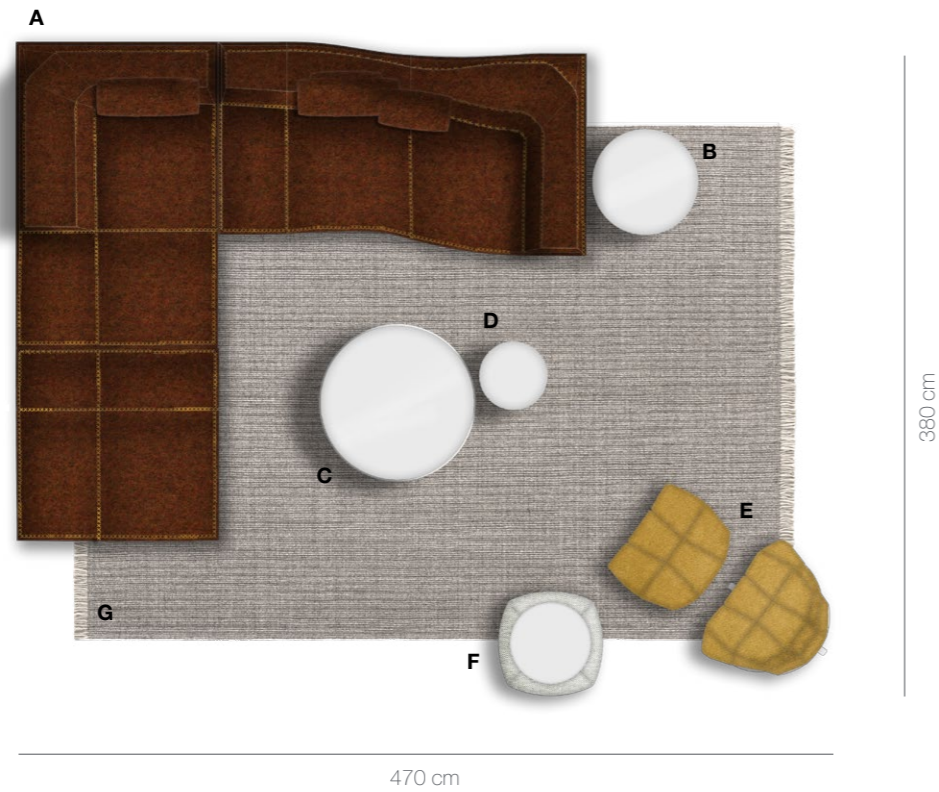

Bend-Sofa

design Patricia Urquiola

Bend-Sofa

design Patricia Urquiola

ROOM 19

	N.	CODE	DESCRIPTION	FINISHES	£ UK VAT included
A	1	B177LS	Bend-Sofa left chaise longue	Leandro 2910370, stitchings: havana 01007, black colour 0154N	4.702
	1	B214TD	Bend-Sofa right terminal element	Leandro 2910370, stitchings: havana 01007, black colour 0154N	5.894
	1	B3P	Bend-Sofa ottoman	Leandro 2910370, stitchings: havana 01007, black colour 0154N	2.295
	2	B40C	Bend-Sofa back cushion 60x40	Leandro 2910370, stitchings: havana 01007	998
	1	B55C	Bend-Sofa back cushion 60x55	Leandro 2910370, stitchings: havana 01007	684
	1	BS	Bend-Sofa back support	Leandro 2910370	307
	B	1	TFF62A	Fat-Fat small table	Chalk white painted 0151L, bright chromed 0110M
C	1	TFF92	Fat-Fat small table	Chalk white painted 0151L, bright chromed 0110M	1.263
D	1	TFF42	Fat-Fat small table	Chalk white painted 0151L, bright chromed 0110M	706
E	1	H4G	Husk swivel armchair	Sirio 2053403, shell: white 0010B, brushed light oak 0374C	3.936
	1	HP4	Husk footrest	Sirio 2053403, shell: white 0010B, brushed light oak 0374C	1.913
F	1	FF86	Fat-Fat service element	Asolo 2129203, chalk white painted 0151L	1.868
G	1	TMT4	Timo carpet 300x400	Grey colour 0022G	5.533
TOTAL PRICE					31.048