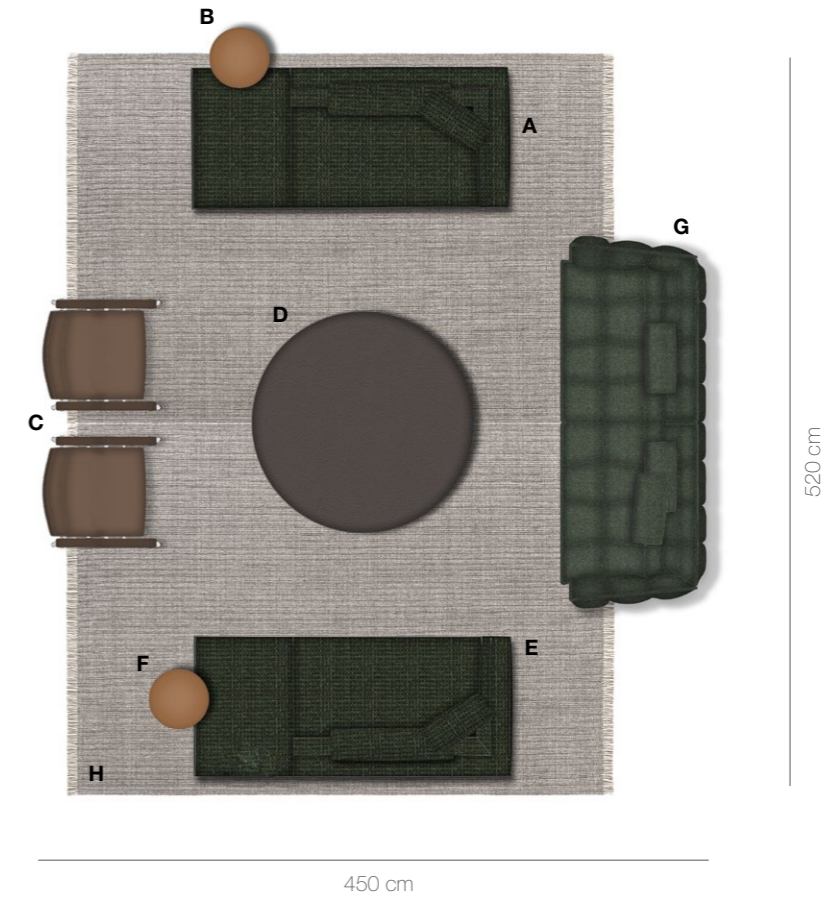

Mix 2

ROOM 30

	N.	CODE	DESCRIPTION	FINISHES	£ UK VAT included
A	1	DG236S	Diesis left dormeuse	Laveno 2488230, frame: Gamma 1226375, bright brushed 0189A	11.244
B	1	DU332	Dambodue sofa	Gamma 1226375, bronzed nickel painted 0174B	17.301
	2	DU55_C	Dambodue back cushion 55x55	Gamma 1226375	1.252
C	1	TSP40	Spool small table	Glossy desert 4516L	1.202
D	1	EC240_C	Eileen console	Matt Carrara white marble venatino statuarietto 0890M, bright chromed 0110M	6.777
E	1	DG236D	Diesis right dormeuse	Laveno 2488230, frame: Gamma 1226375, bright brushed 0189A	11.244
F	1	TSP40	Spool small table	Glossy desert 4516L	1.202
G	1	TDS190_13	Diesis low table	Natural Carrara white marble venatino statuarietto 0900M, bright brushed 0189A	4.728
H	2	MPG_C	Mart swivel small armchair	Thick leather 1121150, bright chromed 0110M	14.570
I	2	ML3T	Milos carpet 250x350	Ecu colour 0067E	6.104
TOTAL PRICE					75.624

	N.	CODE	DESCRIPTION	FINISHES	£ UK VAT included
A	1	9RA240TPD	Richard right ottoman-terminal element	Sirte 2909417, pewter painted 0259V	9.318
	1	RA48_48	Richard optional cushion 48x48	Sirte 2909417	357
B	1	TSP40	Spool small table	Glossy tobacco 4232L	1.202
C	2	BF70B	Beverly '14 armchair	Thick leather 1121280, bright brushed 0189A	6.438
D	1	HL154P	Harry Large ottoman	Gamma 1226141, black colour 0154N	4.864
E	1	9RA240TPS	Richard left ottoman-terminal element	Sirte 2909417, pewter painted 0259V	9.318
	1	RA48_48	Richard optional cushion 48x48	Sirte 2909417	357
F	1	TSP40	Spool small table	Glossy tobacco 4232L	1.202
G	1	HS261	Husk-Sofa sofa	Elmas 2444435, bronzed nickel painted 0174B	10.994
	1	HS55	Husk-Sofa back cushion 55x30	Elmas 2444435	211
	2	HS55C	Husk-Sofa back cushion 55x40	Elmas 2444435	464
H	2	TMT3	Timo carpet 250x350	Grey colour 0022G	8.106
TOTAL PRICE					52.831