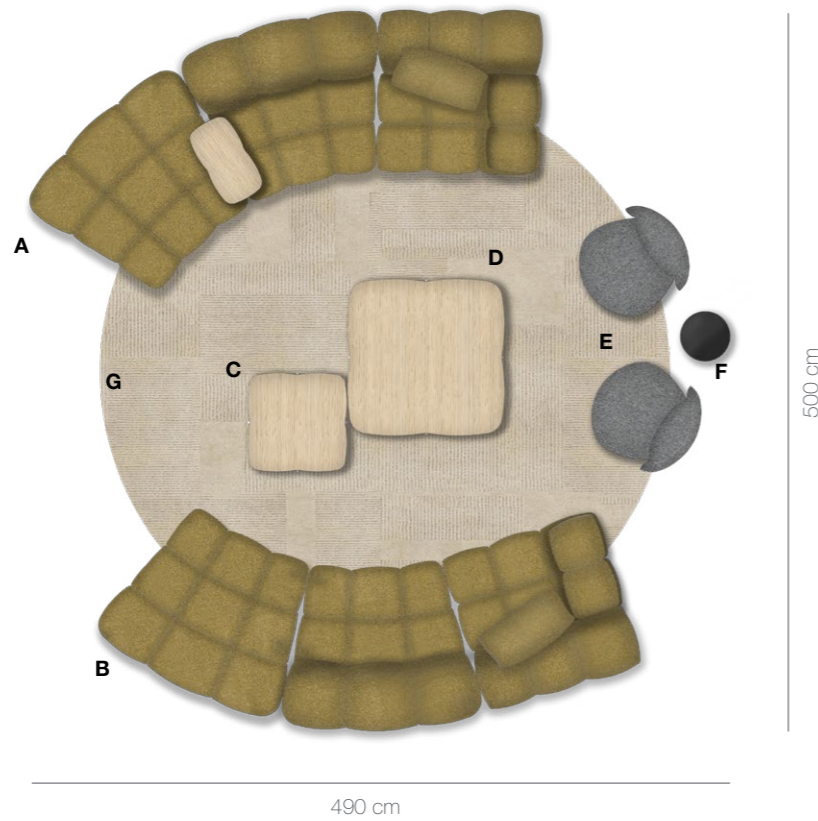

Tufty-Time 20

design Patricia Urquiola

Tufty-Time 20

design Patricia Urquiola

ROOM 6

	N.	CODE	DESCRIPTION	FINISHES	£ UK VAT included
A	1	TY140PV_3	Tufty-Time 20 curved ottoman	Larissa 2917450	3.702
	1	TY140CV_3	Tufty-Time 20 curved central element	Larissa 2917450	4.909
	1	TY115_3D	Tufty-Time 20 right corner element	Larissa 2917450	5.029
	1	T60_C	Tufty-Time 20 back cushion 60x60	Larissa 2917450	406
	1	TY60L	Tufty-Time 20 service element	Brushed light oak 0374C	1.485
	4	T1N	Tufty-Time 20 single foot	Black colour 0154N	-
	4	T2N	Tufty-Time 20 double foot	Black colour 0154N	-
B	1	TY115_3S	Tufty-Time 20 left corner element	Larissa 2917450	5.029
	1	TY140CV_3	Tufty-Time 20 curved central element	Larissa 2917450	4.909
	1	TY140PV_3	Tufty-Time 20 curved ottoman	Larissa 2917450	3.702
	1	T60_C	Tufty-Time 20 back cushion 60x60	Larissa 2917450	406
C	4	T1N	Tufty-Time 20 single foot	Black colour 0154N	-
	4	T2N	Tufty-Time 20 double foot	Black colour 0154N	-
	1	TYT70Q_BL	Tufty-Time 20 small table	Brushed light oak 0374C	3.131
D	1	TYT110QL	Tufty-Time 20 small table	Brushed light oak 0374C	4.997
E	2	PPA	Piccola Papilio swivel armchair	Serra 2025255, metallic grey colour painted 0188V	5.848
F	1	FT_CN	Frank small table	Glossy slate black painted top 0291C, black chromed frame 0178C	1.386
G	12 square meters	TCD1R	Caldes carpet to size Ø 400	Rope colour 0058C	13.860
TOTAL PRICE					58.799