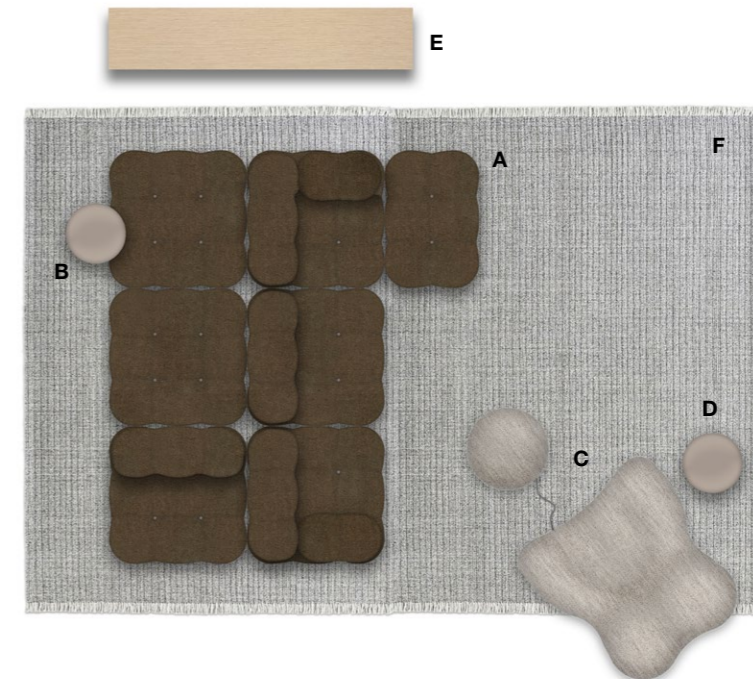

Camaleonda

design Mario Bellini

ROOM 12

460 cm

500 cm

	N.	CODE	DESCRIPTION	FINISHES	£ UK VAT included
A	1	CM96P	Camaleonda ottoman	Licata 2165333, natural beech 0441F	2.658
	1	CM96B_TS1	Camaleonda left terminal element	Licata 2165333, natural beech 0441F	5.336
	1	CM96C	Camaleonda central element	Licata 2165333, natural beech 0441F	4.638
	1	CM96PQ	Camaleonda ottoman	Licata 2165333, natural beech 0441F	3.191
	1	CM96C	Camaleonda central element	Licata 2165333, natural beech 0441F	4.638
	1	CM96TPS	Camaleonda left ottoman-terminal element	Licata 2165333, natural beech 0441F	4.333
B	1	TSP40	Spool small table	Glossy desert 4516L	1.202
C	1	UP5_6	Serie Up 2000 armchair and ottoman	Lora 2545102	6.692
D	1	TSP40	Spool small table	Glossy desert 4516L	1.202
E	1	TET52	Tetrami storage unit with open compartments	Brushed light ash 0421C	8.024
F	2	TMT3	Timo carpet 250x350	Grey colour 0022G	8.106
				TOTAL PRICE	50.020