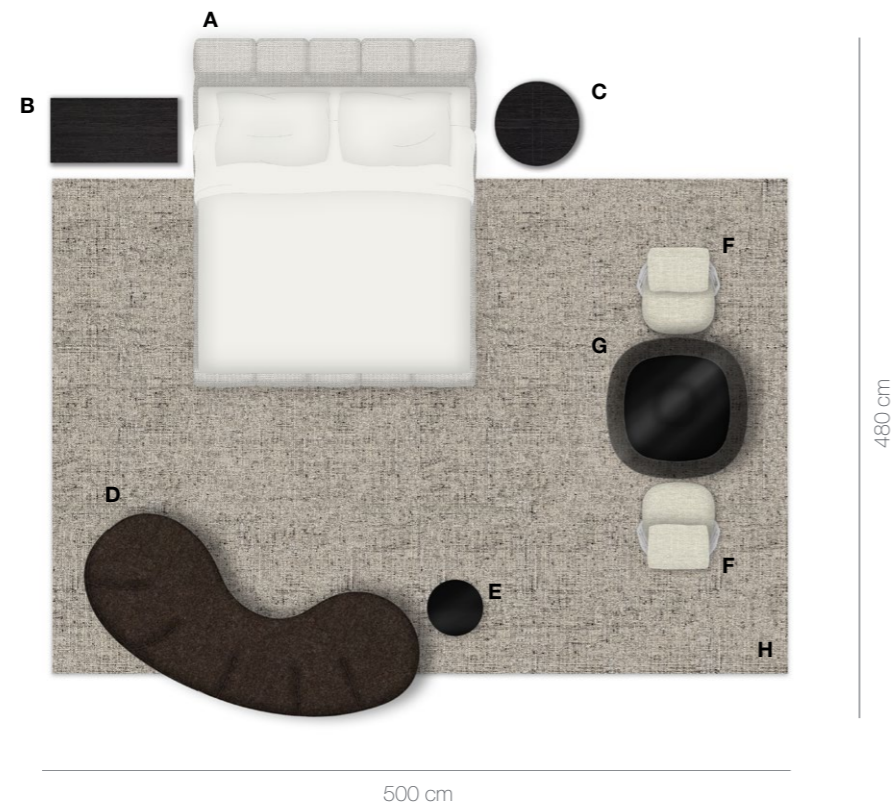

Tufty-Bed

design Patricia Urquiola

Tufty-Bed

design Patricia Urquiola

ROOM 22

	N.	CODE	DESCRIPTION	FINISHES	£ UK VAT included
A	1	LTU180	Alys bed	Esopo 2522101, natural oak 0376N	6.650
	1	ME3_J	Double mattress 180x200xh.20		2.415
	1	RAF2	Pair of slatted bases		1.564
	1	PPI180	Duvet cover set	Aloe 2158203	1.672
	1	IP180	Four seasons duvet		732
	2	GPI	Pillow		376
B	1	CSF90AF	Surface storage unit	Brushed black oak 0381N, satin dove grey 3738E, bronzed nickel painted 0174B	2.792
C	1	TER60B_2	Eileen small table	Brushed black oak 0381N, bronzed nickel painted 0174B	2.047
D	1	EM247S	Eda-Mame daybed	Leandro 2910340, pewter painted 0259V	6.859
E	1	FT_CN	Frank small table	Glossy slate black painted top 0291C, black chromed frame 0178C	1.386
F	2	FC60S_F	Flair O' Couture chair	Lodi 2594200, grey polypropylene interlacing 0602G	4.594
G	1	TAD100Q_7L	Allure O' Dot table	Black smoky glass with black serigraphy 0837F, glossy coffee 3750L	3.405
H	2	ML3T	Milos carpet 250x350	Graphite colour 0217G	6.104
TOTAL PRICE					40.596