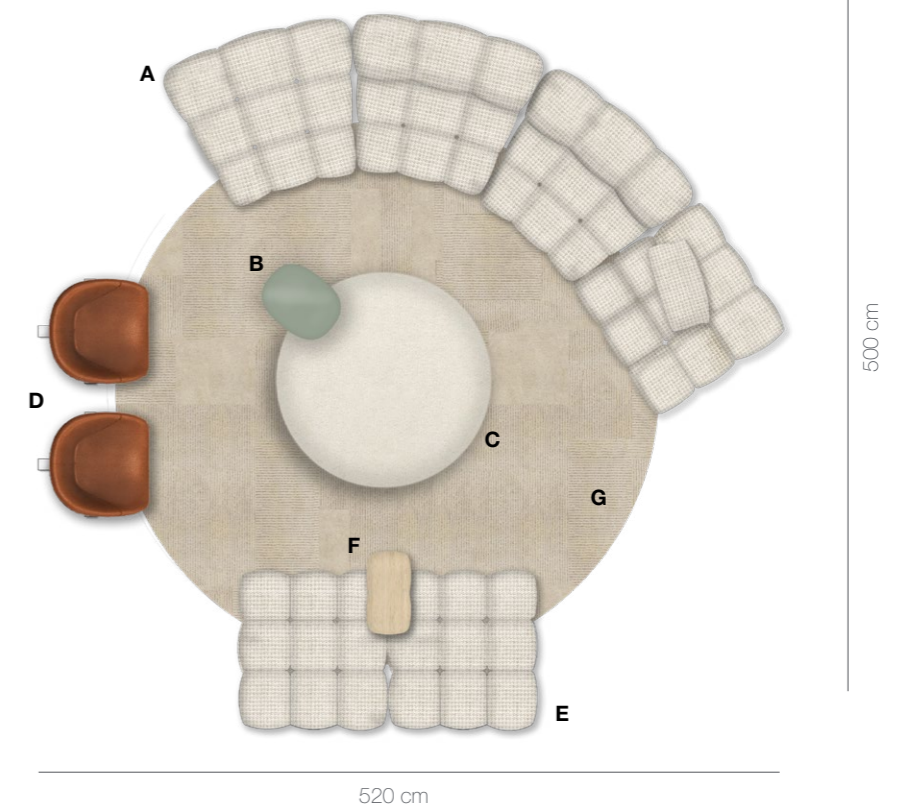

Tufty-Time 20

design Patricia Urquiola

ROOM 7

	N.	CODE	DESCRIPTION	FINISHES	£ UK VAT included	
A	1	TY140PV_3	Tufty-Time 20 curved ottoman	Lagos 2839100	3.702	
	2	TY140CV_3	Tufty-Time 20 curved central element	Lagos 2839100	9.818	
	1	TY115_3S	Tufty-Time 20 left corner element	Lagos 2839100	5.029	
	1	T60_C	Tufty-Time 20 back cushion 60x60	Lagos 2839100	406	
	4	T1N	Tufty-Time 20 single foot	Black colour 0154N	-	
	6	T2N	Tufty-Time 20 double foot	Black colour 0154N	-	
	B	1	AW58T	Awa small table	Glossy sage 4835L	1.426
C	1	HL154P	Harry Large ottoman	Larissa 2917100, black colour 0154N	4.029	
D	2	MPG_C	Mart swivel small armchair	Embossed thick leather 1136100, bright chromed 0110M	14.570	
E	2	TY108P_3	Tufty-Time 20 ottoman	Lagos 2839100	6.608	
	4	T1N	Tufty-Time 20 single foot	Black colour 0154N	-	
F	2	T2N	Tufty-Time 20 double foot	Black colour 0154N	-	
	1	TY60	Tufty-Time 20 service element	Brill anodized 0766B, brushed light oak 0374C	1.875	
G	12 square meters	TCD1R	Caldes carpet to size Ø 400	Rope colour 0058C	13.860	
TOTAL PRICE					61.323