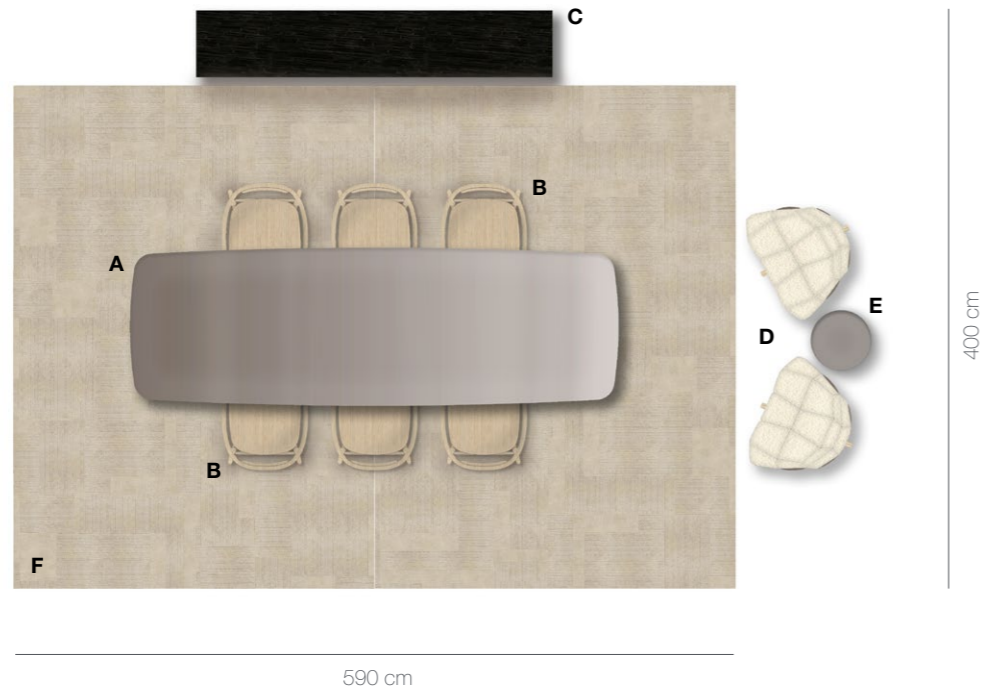

Alex

design Antonio Citterio

Alex

design Antonio Citterio

ROOM 26

	N.	CODE	DESCRIPTION	FINISHES	£ UK VAT included
A	1	TAL340L	Alex table	Bronze mirror 0830B, glossy clay 7850L	11.485
B	6	SJ61LR	Jens chair with armrests	Brushed light oak 0374C	8.208
C	1	CF244B_9	Flat.C Frame sideboard with pair of hinged doors and 2 single hinged doors	Brushed black oak 0381N, bright chromed 0110M	12.033
D	2	H4G	Husk swivel armchair	Sila 2823100, shell: dove grey 0028T, brushed light oak 0374C	7.872
E	1	TSP40	Spool small table	Glossy dove grey 3738L	1.202
F	2	TCD3	Caldes carpet 250x350	Rope colour 0058C	20.042
TOTAL PRICE					60.842