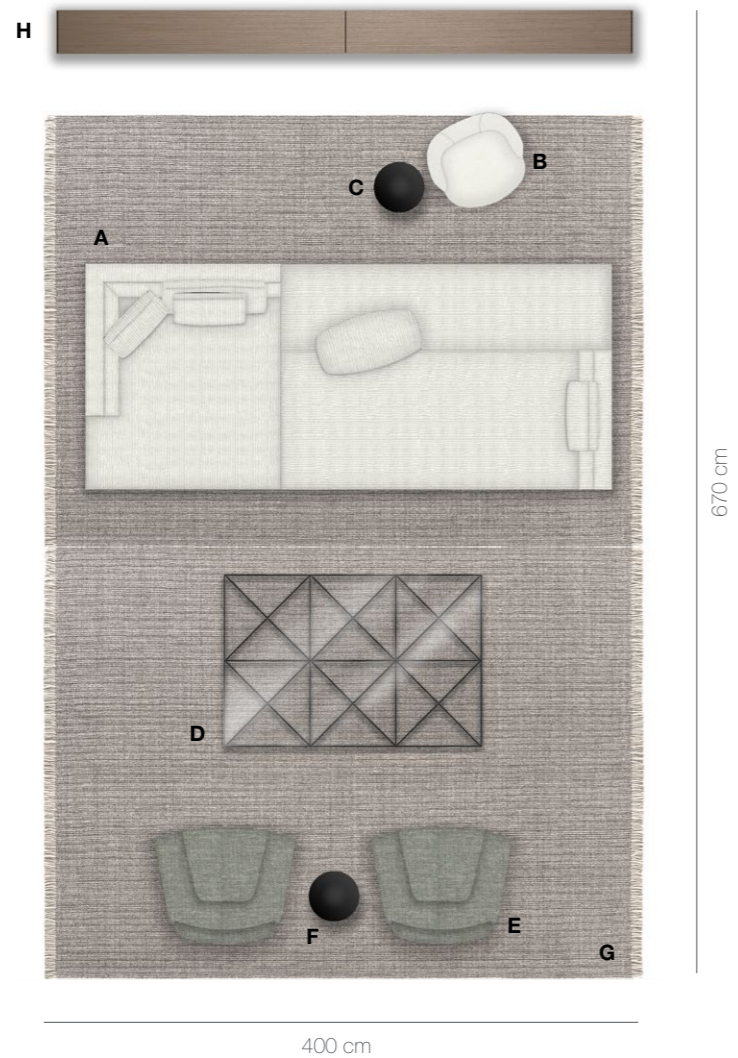

Charles - Charles Large

design Antonio Citterio

ROOM 5

	N.	CODE	DESCRIPTION	FINISHES	£ UK VAT included	
A	1	CHL135LS	Charles Large left chaise longue	Enia 2617103, bright brushed 0189A	5.558	
	1	CH228L	Charles chaise longue	Enia 2617103, bright brushed 0189A	5.384	
	1	CH228P	Charles bench	Enia 2617103, bright brushed 0189A	4.767	
	1	CH48_C	Charles back cushion 48x48	Enia 2617103	269	
	1	CH72_C	Charles back cushion 72x48	Enia 2617103	406	
	1	FA	Charles high armrest support	Enia 2617103	1.180	
	2	OF48_48	Optional cushion 48x48	Enia 2617103	586	
	B	1	FM70M	Flair O' Maxi swivel small armchair	Larissa 2917100	2.637
C	1	FT_CN	Frank small table	Glossy slate black painted top 0291C, black chromed frame 0178C	1.386	
D	1	TA180	Alanda '18 low table	Transparent extra light glass 0200T, glossy black painted 0125N	2.637	
E	2	MER100_1	Metropolitan Relax swivel armchair	Lodi 2594431 bright brushed 0189A	11.402	
F	1	FT_CN	Frank small table	Glossy slate black painted top 0291C, black chromed frame 0178C	1.386	
G	2	TMT4	Timo carpet 300x400	Grey colour 0022G	11.066	
					TOTAL PRICE	48.664
H	1	FLAT_001	FLAT.C composition	Sides: Eneo bronze painted 0745B Shelves+Spacers: semi-glossy rosewood multi-laminate 0453R	13.806