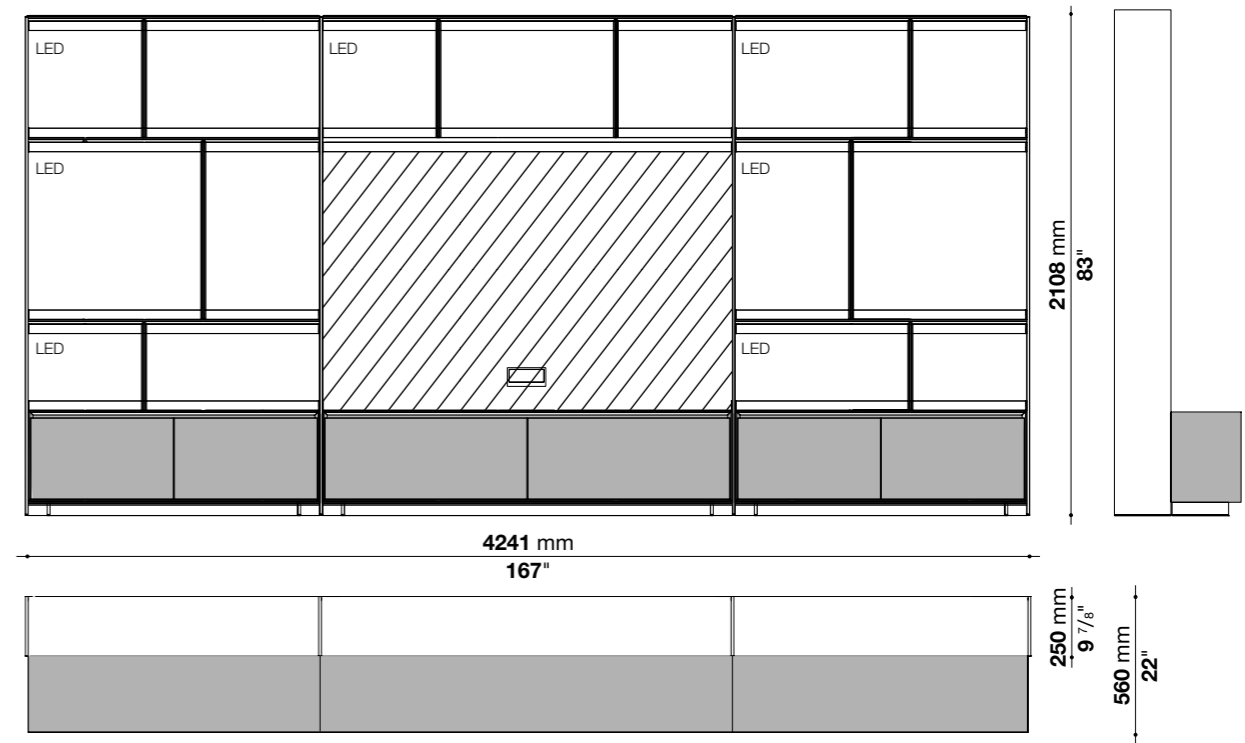

Flat.C

design Antonio Citterio

FLAT_001

Flat.C

design Antonio Citterio

FLAT_013

N.	CODE	DESCRIPTION	FINISHES	£ UK VAT included
1	FCFL211_L	Flat.C lateral side with light 12 x 250 x h. 2108 mm	Eneo bronze painted 0745B	1.052
1	FCFL211	Flat.C lateral side 12 x 250 x h. 2108 mm	Eneo bronze painted 0745B	620
1	FCFC211_L	Flat.C central side with light 12 x 250 x h. 2108 mm	Eneo bronze painted 0745B	1.168
12	FCP173	Flat.C horizontal top 1731 x 250 x h. 19 mm	Semi-glossy rosewood multi-laminate 0453R	2.124
8	FCTC173_L	Flat.C central crosspiece with light 1731 x 19 x h. 100 mm	Eneo bronze painted 0745B	3.288
2	FCTC173	Flat.C central crosspiece 1731 x 19 x h. 100 mm	Eneo bronze painted 0745B	706
2	FCTS173_L	Flat.C upper crosspiece with light 1731 x 19 x h. 65 mm	Eneo bronze painted 0745B	752
2	FCZ173	Flat.C baseboard frame 1731 x 19 x h. 45 mm	Eneo bronze painted 0745B	876
16	FCFD36	Flat.C spacer 19 x 250 x h. 365 mm	Semi-glossy rosewood multi-laminate 0453R	2.704
3	FCTMA	Flat.C height cut to size		516
TOTAL PRICE				13.806