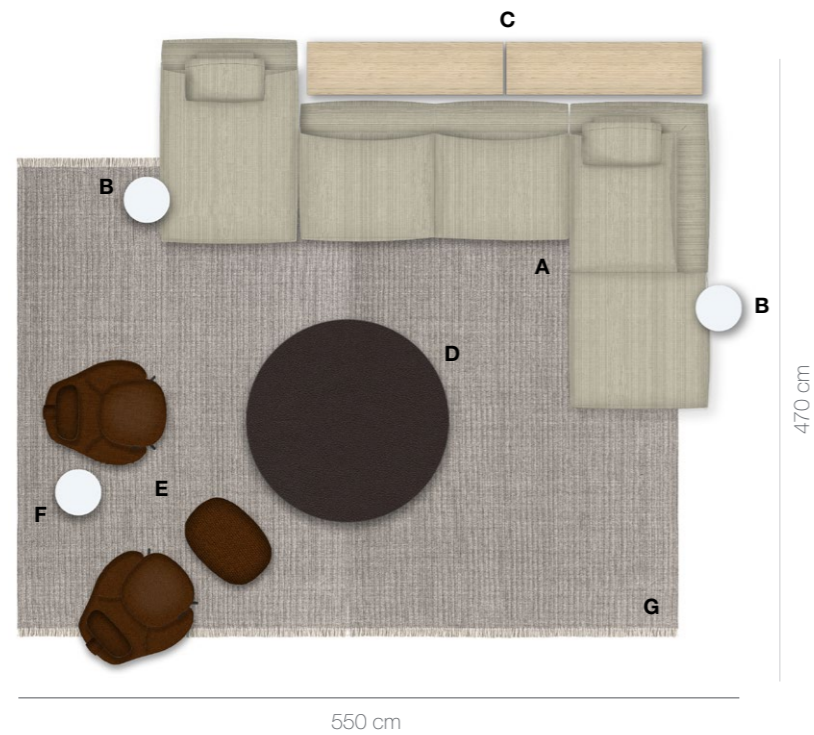

Michel Club

design Antonio Citterio

Michel Club

design Antonio Citterio

ROOM 16

550 cm

470 cm

Michel Club