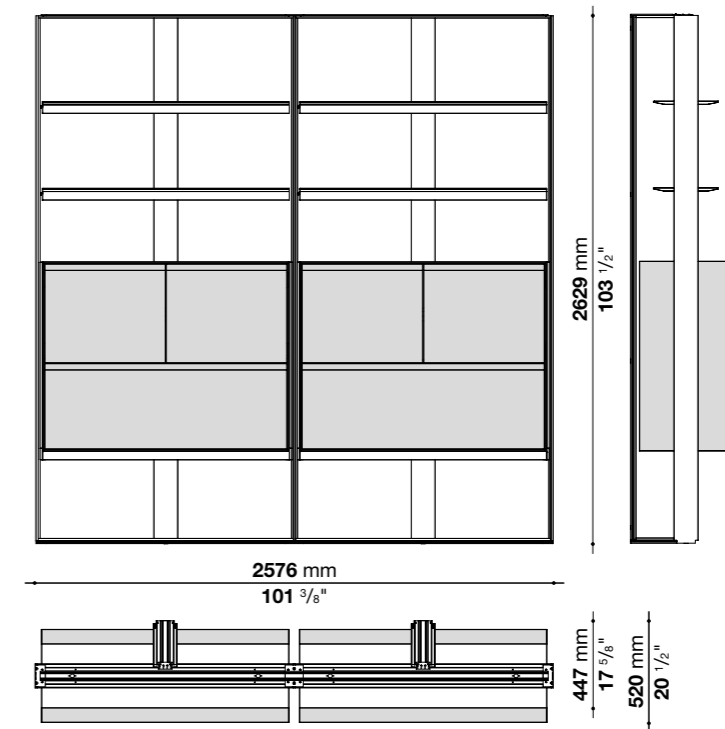

Living systems details

Flat.C Frame

design Antonio Citterio

FLAT_FRAME_008

Flat.C Frame

design Antonio Citterio

FLAT_FRAME_002

N.	CODE	DESCRIPTION	FINISHES	£ UK VAT included
2	FF263T	Flat.C Frame terminal upright 21 x 120 x h. 2629 mm	Satin anthracite 9907E	1.334
2	FF263C	Flat.C Frame central upright 30 x 120 x h. 2629 mm	Satin anthracite 9907E	1.412
3	FF128CP	Flat.C Frame pair of lower and upper profiles 1282 x 120 mm	Satin anthracite 9907E	3.066
3	FF128PR	Flat.C Frame ceiling profile 1282 x 26 x h. 36 mm	Black anodized aluminium 0173N	279
3	FF128RI	Flat.C Frame shelf 1229 x 320 x thickness 16 mm	Satin anthracite 9907E	492
9	FF128TR	Flat.C Frame lower crosspiece 1254 x 27 x h. 59 mm	Satin anthracite 9907E	2.403
3	FF123RA_4	Flat.C Frame storage unit with flap door (opening upwards) 1229 x 465 x h. 448 mm	Satin tobacco 4232E	7.257
3	FF123RB_4	Flat.C Frame storage unit with flap door (opening downwards) 1229 x 465 x h. 448 mm	Satin tobacco 4232E	7.956
6	FFPD_4	Flat.C Frame pair of spacer profiles	Satin anthracite 9907E	1.110
TOTAL PRICE				25.309

N.	CODE	DESCRIPTION	FINISHES	£ UK VAT included
2	FF263T	Flat.C Frame terminal upright 21 x 120 x h. 2629 mm	Eneo bronze painted 0745B	1.334
1	FF263C	Flat.C Frame central upright 30 x 120 x h. 2629 mm	Eneo bronze painted 0745B	706
2	FF263P_13	Flat.C Frame rear structure 1282 x 348 x h. 2629 mm	Eneo bronze painted 0745B	2.850
4	FF128RI	Flat.C Frame shelf 1229 x 320 x thickness 16 mm	Natural etimòè 0434E	2.032
6	FF128TR	Flat.C Frame lower crosspiece 1254 x 27 x h. 59 mm	Eneo bronze painted 0745B	1.602
2	FF123BC_9	Flat.C Frame storage unit with pair of hinged doors and drawer 1229 x 465 x h. 944 mm	Natural etimòè 0434E	15.742
2	FFPD_9	Flat.C Frame pair of spacer profiles	Eneo bronze painted 0745B	616
TOTAL PRICE				24.882