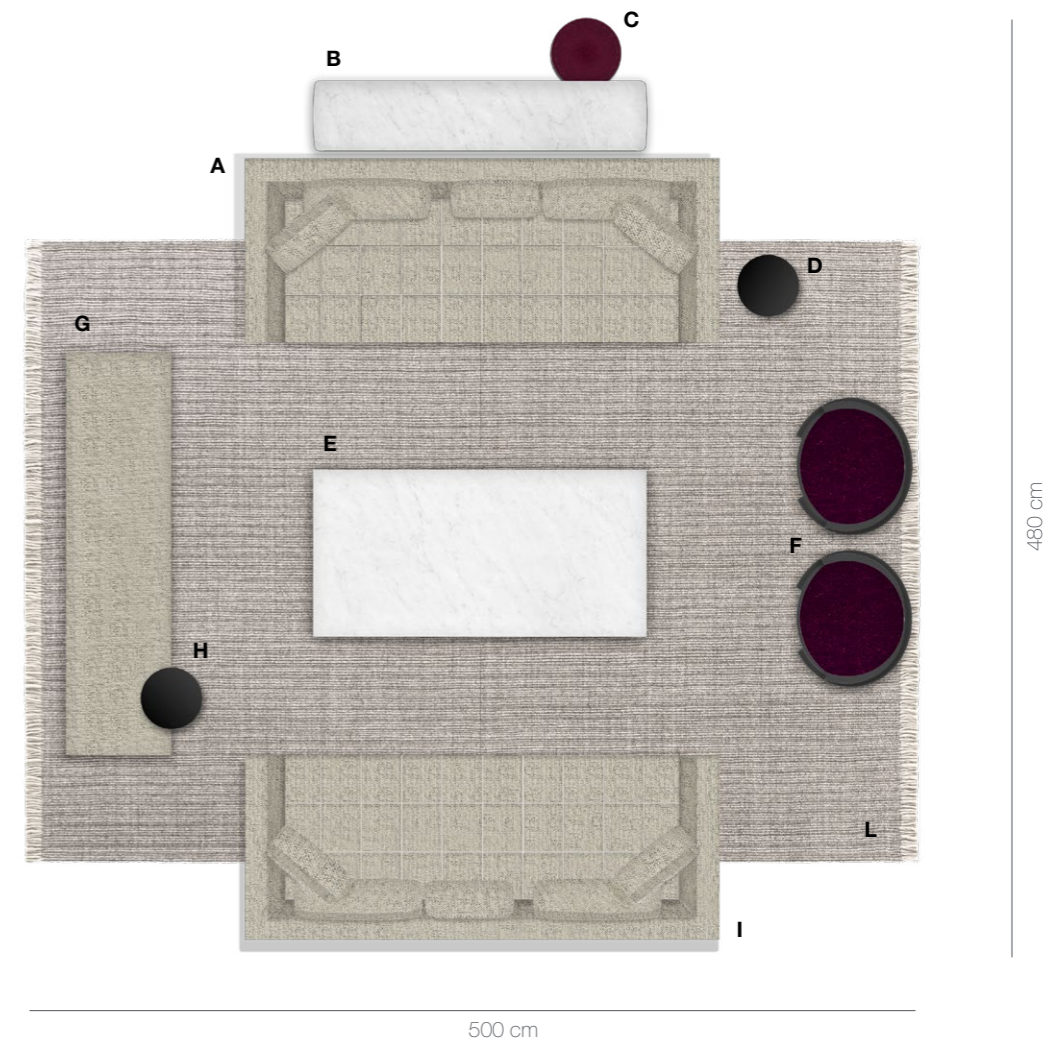

Charles Large Carré

design Antonio Citterio

ROOM 4

	N.	CODE	DESCRIPTION	FINISHES	£ UK VAT included
A	1	CHL270_1Q	Charles Large Carré sofa	Sirte 2909253, bright brushed 0189A	8.413
	1	CH48_C	Charles Large Carré back cushion 48x48	Sirte 2909253	317
	2	CH72_C	Charles Large Carré back cushion 72x48	Sirte 2909253	954
	2	OF48_48	Optional cushion 48x48	Sirte 2909253	714
B	1	EC190_C	Eileen console	Matt Carrara white marble venatino statuarietto 0890M, bright chromed 0110M	5.786
C	1	D_CD1C	Cilindro (Azucena) ottoman	Wood 2970763, chromed finish 0600C	2.463
D	1	FT_CN	Frank small table	Glossy slate black painted top 0291C, black chromed frame 0178C	1.386
E	1	TDS_190M	Diesis low table	Natural Carrara white marble venatino statuarietto 0900M, bright brushed 0189A	4.332
F	2	D_CA1L	Catilina (Azucena) armchair	Mohair/D 2971763, glossy black 3764L, metallic grey finish 0799M	10.040
G	1	CH228P	Charles bench	Sirte 2909253, bright brushed 0189A	4.876
H	1	FT_CN	Frank small table	Glossy slate black painted top 0291C, black chromed frame 0178C	1.386
I	1	CHL270_1Q	Charles Large Carré sofa	Sirte 2909253, bright brushed 0189A	8.413
	1	CH48_C	Charles Large Carré back cushion 48x48	Sirte 2909253	317
	2	CH72_C	Charles Large Carré back cushion 72x48	Sirte 2909253	954
	2	OF48_48	Optional cushion 48x48	Sirte 2909253	714
L	2	TMT3	Timo carpet 250x350	Grey colour 0022G	8.106
				TOTAL PRICE	59.171