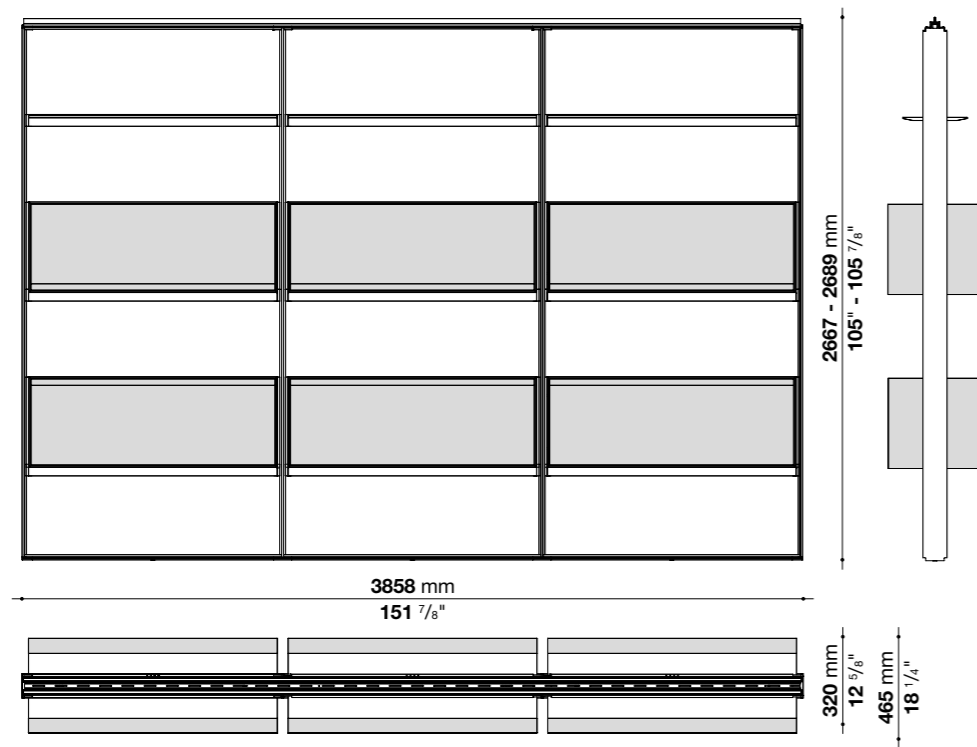

Living systems details

Flat.C Frame

design Antonio Citterio

FLAT_FRAME_008

Flat.C Frame

design Antonio Citterio

FLAT_FRAME_002

N.	CODE	DESCRIPTION	FINISHES	£ UK VAT included
2	FF263T	Flat.C Frame terminal upright 21 x 120 x h. 2629 mm	Satin anthracite 9907E	1.334
2	FF263C	Flat.C Frame central upright 30 x 120 x h. 2629 mm	Satin anthracite 9907E	1.412
3	FF128CP	Flat.C Frame pair of lower and upper profiles 1282 x 120 mm	Satin anthracite 9907E	3.066
3	FF128PR	Flat.C Frame ceiling profile 1282 x 26 x h. 36 mm	Black anodized aluminium 0173N	279
3	FF128RI	Flat.C Frame shelf 1229 x 320 x thickness 16 mm	Satin anthracite 9907E	492
9	FF128TR	Flat.C Frame lower crosspiece 1254 x 27 x h. 59 mm	Satin anthracite 9907E	2.403
3	FF123RA_4	Flat.C Frame storage unit with flap door (opening upwards) 1229 x 465 x h. 448 mm	Satin tobacco 4232E	7.257
3	FF123RB_4	Flat.C Frame storage unit with flap door (opening downwards) 1229 x 465 x h. 448 mm	Satin tobacco 4232E	7.956
6	FFPD_4	Flat.C Frame pair of spacer profiles	Satin anthracite 9907E	1.110
TOTAL PRICE				25.309