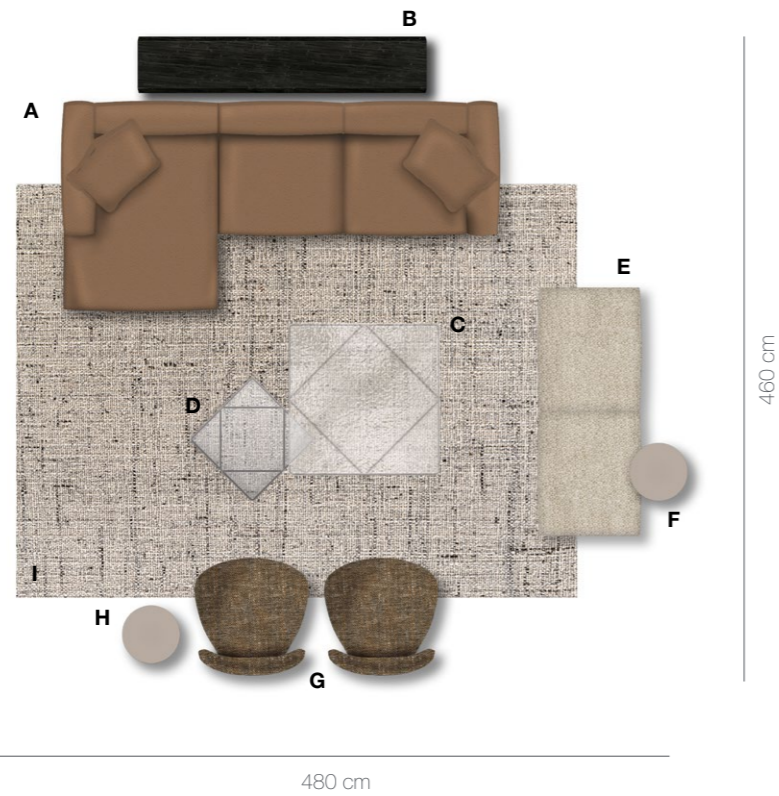

Dambodue

design Piero Lissoni

ROOM 18

	N.	CODE	DESCRIPTION	FINISHES	£ UK VAT included
A	1	DU158LS	Dambodue left chaise longue	Gamma 1226280, bronzed nickel painted 0174B	8.778
	1	DU214TD	Dambodue right terminal element	Gamma 1226280, bronzed nickel painted 0174B	11.298
	2	DU55_C	Dambodue back cushion 55x55	Gamma 1226280	1.252
B	1	TET66C	Tetrami storage unit with open compartments and drawers	Brushed black ash 0494N	9.986
C	1	LEM110	Lemante small table	Quartz grey molten glass 0836B, matt black painted 0168N	3.190
D	1	LEM65	Lemante small table	Transparent extra light glass 0200T, matt black painted 0168N	1.412
E	1	DU186P	Dambodue ottoman	Antille 2495102, bronzed nickel painted 0174B	3.807
F	1	TSP40	Spool small table	Glossy desert 4516L	1.202
G	2	GPA	Grande Papilio swivel armchair	Lodi 2594377, metallic grey colour painted 0188V	7.758
H	1	TSP40	Spool small table	Glossy desert 4516L	1.202
I	1	ML4T	Milos carpet 300x400	Quartz colour 0134Q	4.184
TOTAL PRICE					54.069