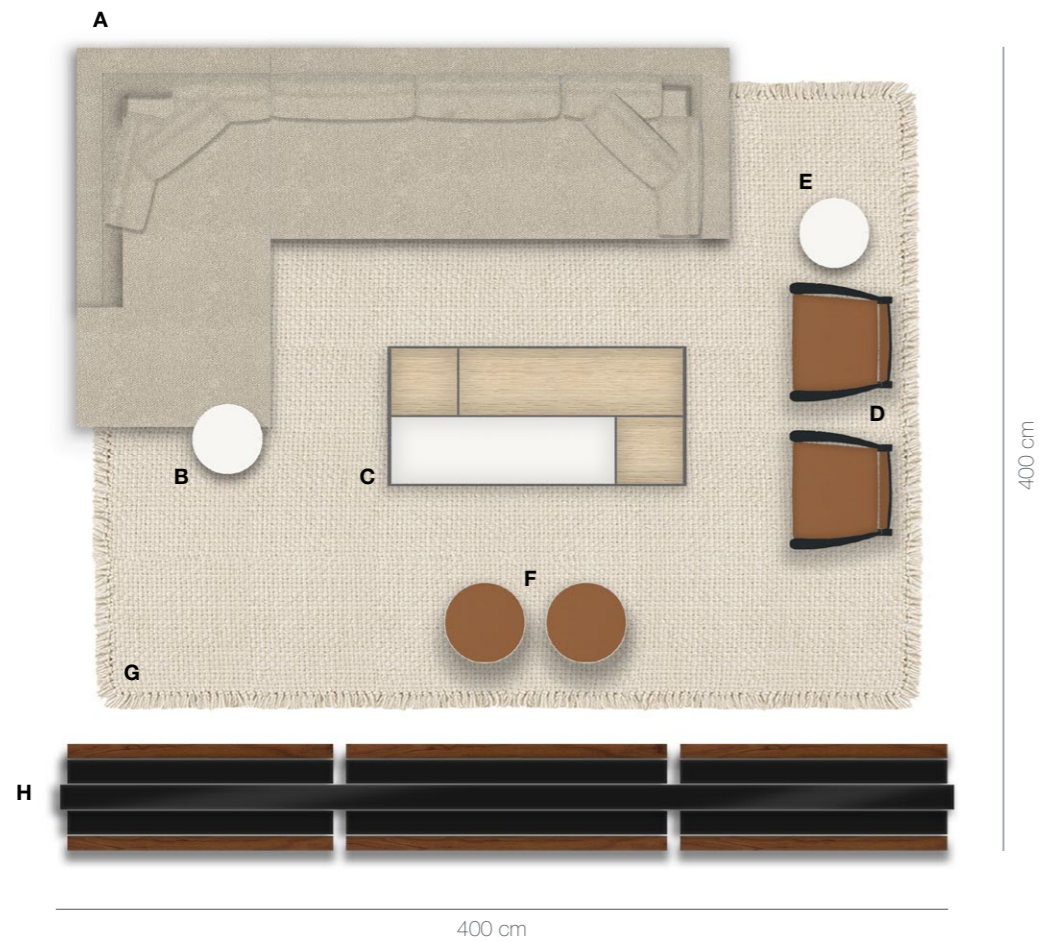

Charles - Charles Large Carré

design Antonio Citterio

Charles

design Antonio Citterio

ROOM 3

	N.	CODE	DESCRIPTION	FINISHES	£ UK VAT included
A	1	CH190LS	Charles left chaise longue	Lissy 2840207, bright brushed 0189A	5.915
	1	CH228D	Charles right terminal element	Lissy 2840207, bright brushed 0189A	6.538
	2	CH48_C	Charles back cushion 48x48	Lissy 2840207	768
	2	CH72_C	Charles back cushion 72x48	Lissy 2840207	1.262
	2	BF60_60	Optional cushion 60x60	Lissy 2840207	1.092
	2	OF48_48	Optional cushion 48x48	Lissy 2840207	778
	B	1	FT	Frank small table	Chalk white painted 02121
C	1	TSF150BVL	Surface small table	Brushed light oak 0374C, glossy chalk white 9118L, bronzed nickel painted 0174B	5.711
D	2	D_CT2	Chinotto (Azucena) small armchair	Kasia 1227310, glossy anthracite grey 1006L	6.938
E	1	FT	Frank small table	Chalk white painted 02121	1.196
F	2	D_CD1C	Cilindro (Azucena) ottoman	Kasia 1227310, chromed finish 0600C	5.760
G	1	RS4T	Riso carpet 300x400	Light colour 0027C	5.051
				TOTAL PRICE	42.205
H	1	FLAT_FRAME_009	FLAT.C FRAME composition	Uprights+Shelves: Satin anthracite: 9907E Storage units: natural etimòè 0434E	39.276