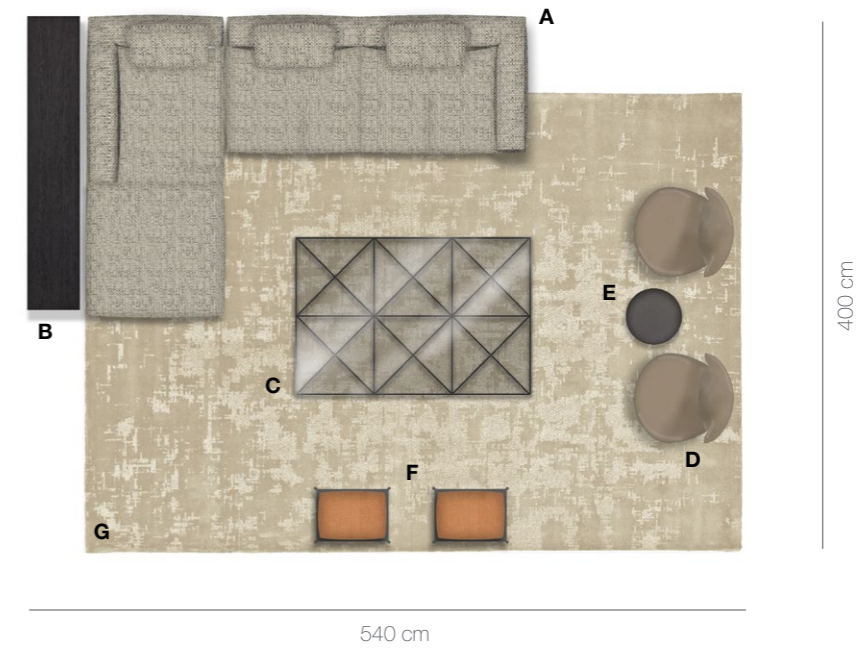

Michel Club

design Antonio Citterio

ROOM 17

540 cm

400 cm

	N.	CODE	DESCRIPTION	FINISHES	£ UK VAT included
A	1	C156CH	Michel Club chaise longue	Salemi 2547205, pewter painted 0259V	5.811
	1	9C206P2	Michel Club bench	Salemi 2547205, pewter painted 0259V	7.427
	1	C231CHD	Michel Club right chaise longue	Salemi 2547205, pewter painted 0259V	8.548
	2	C65CP	Michel Club back cushion with roller 65x50	Salemi 2547205	1.304
B	2	FT	Frank small table	Chalk white painted 02121	2.392
C	2	FE155	Frank '12 service element	Brushed light oak 0374C, glossy desert 4516L	4.420
D	1	HL154P	Harry Large ottoman	Kasia 1227350, black colour 0154N	5.351
E	2	HLB80A	Harbor Laidback swivel armchair	Eva 2908360, bronzed nickel painted 0174B	12.226
		HLB_P	Harbor Laidback headrest cushion	Eva 2908360, bronzed nickel painted 0174B	430
	1	HA70P	Harbor Laidback footrest	Eva 2908360	1.188
F	1	FT	Frank small table	Chalk white painted 02121	1.196
G	2	TMT3	Timo carpet 250x350	Grey colour 0022G	8.106
				TOTAL PRICE	58.399

	N.	CODE	DESCRIPTION	FINISHES	£ UK VAT included
A	1	C231CHS	Michel Club left chaise longue	Sirte 2909253, pewter painted 0259V	8.548
	1	C231TD	Michel Club right terminal element	Sirte 2909253, pewter painted 0259V	9.280
	3	C65CP	Michel Club back cushion with roller 65x50	Sirte 2909253	1.956
B	1	FE230	Frank '12 service element	Brushed black oak 0381N, glossy greige 2557L	2.427
C	1	TA180	Alanda '18 low table	Smoky glass 0129F, glossy black painted 0125N	2.637
D	2	GPA	Grande Papilio swivel armchair	Gamma 1226252, metallic grey colour painted 0188V	10.134
E	1	FR47V	Formiche small table	Titanium finish 0798T, pewter painted 0259V	1.860
F	2	IMP54_E	Mirto Indoor ottoman	Asolo 2129450, pewter painted 0259V	3.256
G	2	TS3	Istos carpet 250x350	White colour 0002N	15.698
				TOTAL PRICE	55.796