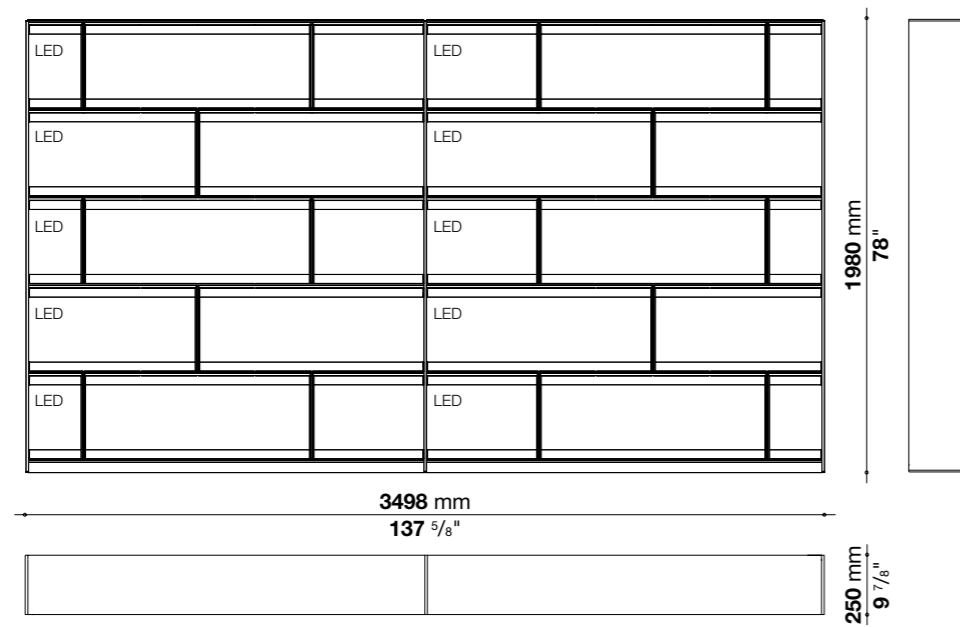

Flat.C

design Antonio Citterio

FLAT_001