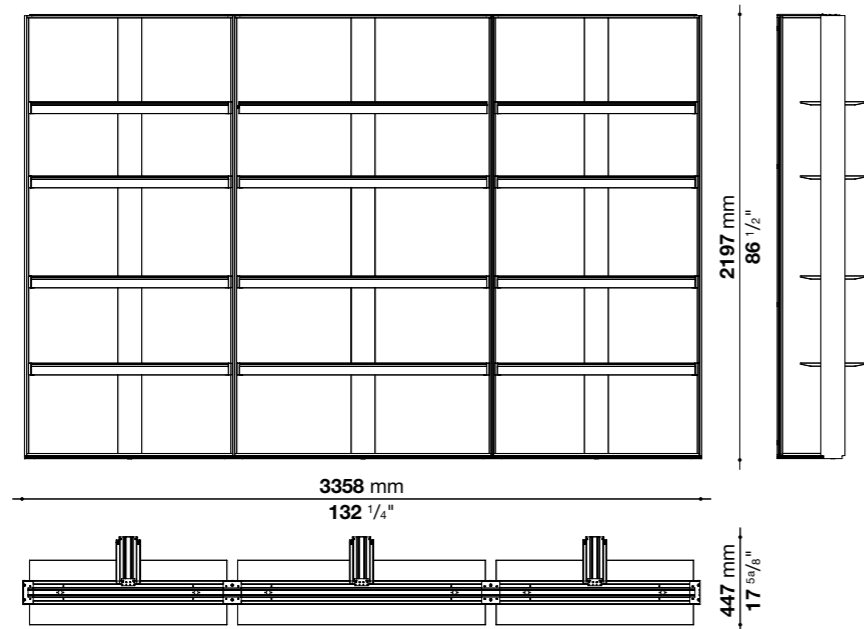

Flat.C Frame

design Antonio Citterio

FLAT_FRAME_005