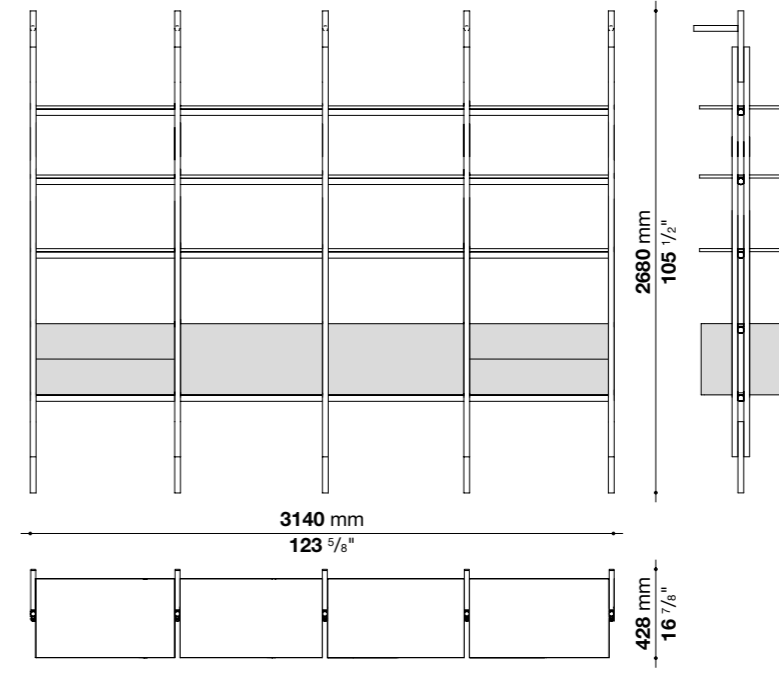

Jack

design Michael Anastassiades

JACK_003

N.	CODE	DESCRIPTION	FINISHES	£ UK VAT included
1	JCK268TP_L	Jack terminal upright with light 28 x 221/271 x h. 2680 mm	Bronzed nickel painted 0174B	1.803
3	JCK268CP_L	Jack central upright with light 28 x 221/271 x h. 2680 mm	Bronzed nickel painted 0174B	5.868
1	JCK268TP	Jack terminal upright 28 x 221/271 x h. 2680 mm	Bronzed nickel painted 0174B	1.283
12	JCKR90_4L	Jack shelf with light 900 x 400 x thickness 15 mm	Brushed black oak 0381N	7.416
2	JCKR90_4	Jack shelf 900 x 400 x thickness 15 mm	Brushed black oak 0381N	804
2	JCKC90B	Jack storage unit with hinged doors 900 x 400 x h. 849 mm	Brushed black oak 0381N	6.576
1	JCK_TC	Jack dimmable remote control		73
TOTAL PRICE				23.823

N.	CODE	DESCRIPTION	FINISHES	£ UK VAT included
2	JCK268TP	Jack terminal upright 28 x 221/271 x h. 2680 mm	Bronzed nickel painted 0174B	2.566
3	JCK268CP	Jack central upright 28 x 221/271 x h. 2680 mm	Bronzed nickel painted 0174B	4.002
12	JCKR75_4	Jack shelf 750 x 400 x thickness 15 mm	Canaletto walnut 0356N	4.824
2	JCKC75R	Jack storage unit with flap door 750 x 400 x h. 345 mm	Canaletto walnut 0356N	3.208
2	JCKC75C	Jack storage unit with drawers 750 x 400 x h. 345 mm	Canaletto walnut 0356N	3.314
TOTAL PRICE				17.914