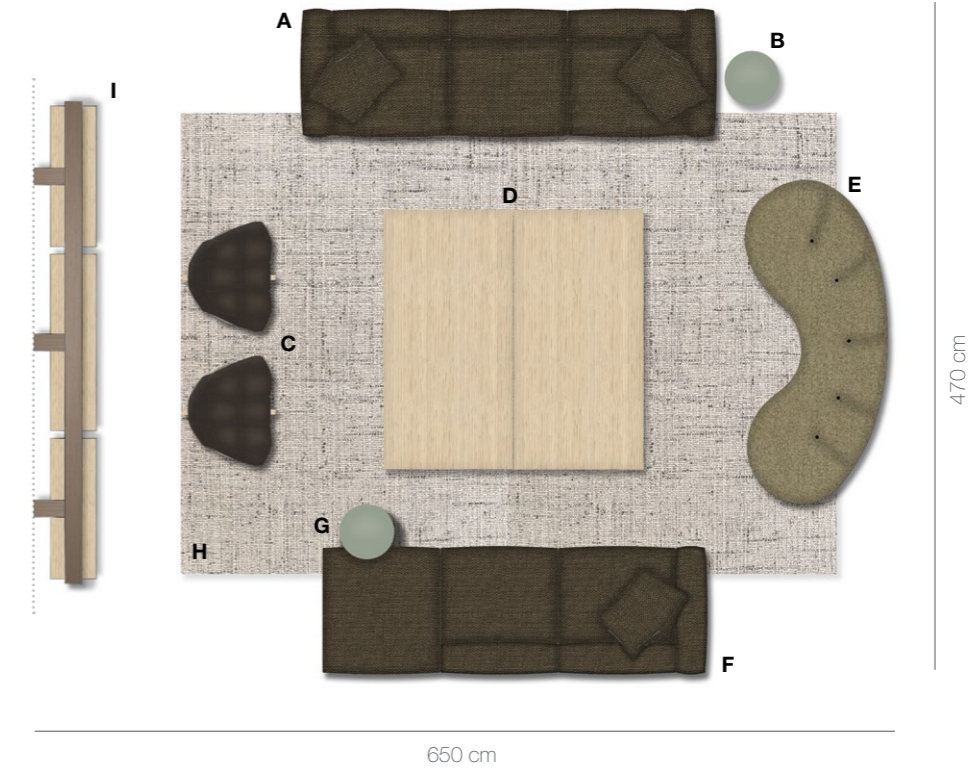

Mix 4

ROOM 32

	N.	CODE	DESCRIPTION	FINISHES	£ UK VAT included
A	1	DU332	Dambodue sofa	Astro 2816340, bronzed nickel painted 0174B	11.988
	1	DU55_C	Dambodue back cushion 55x55	Astro 2816340	349
B	1	TSP40	Spool small table	Glossy sage 4835L	1.202
C	2	H4G	Husk swivel armchair	Sirio 2053153, shell: dove grey 0028T, brushed light oak 0374C	7.872
D	2	TDA198_1	Dock low table	Brushed light oak 0374C, satin chromed steel 0782S	5.746
E	1	EM247S	Eda-Mame daybed	Leandro 2910258, pewter painted 0259V	6.859
F	1	DU304TPS	Dambodue left ottoman-terminal element	Astro 2816340, bronzed nickel painted 0174B	9.868
	1	DU55_C	Dambodue back cushion 55x55	Astro 2816340	349
G	1	TSP40	Spool small table	Glossy sage 4835L	1.202
H	2	ML3T	Milos carpet 250x350	Quartz colour 0134Q	6.104
TOTAL PRICE					51.539
I	1	FLAT_FRAME_005	FLAT.C FRAME composition	Uprights+Frames: Eneo bronze painted 0745B Shelves: brushed light oak 0374C	14.689