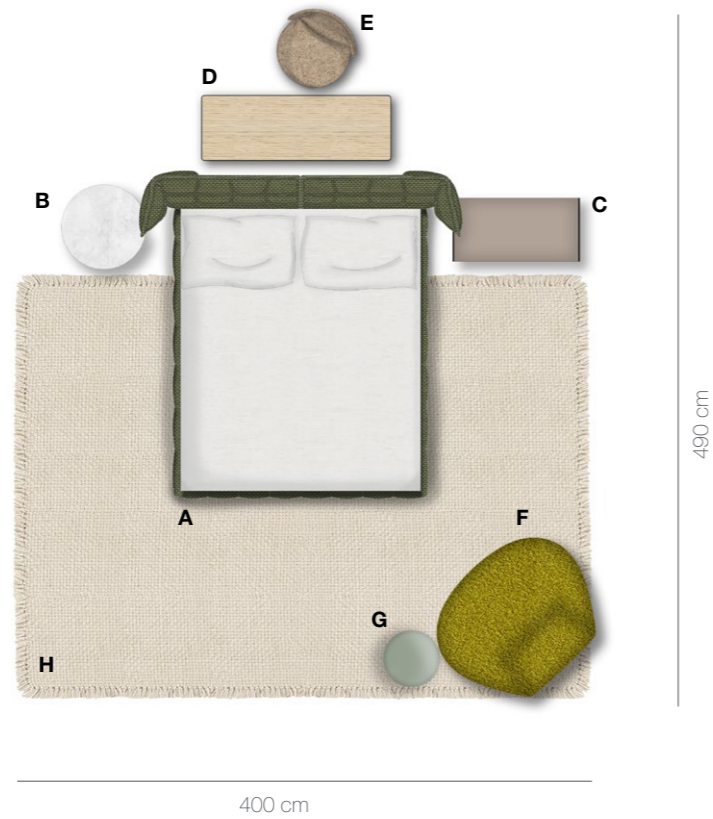

Night Area

Rooms

Husk

design Patricia Urquiola

Husk

design Patricia Urquiola

ROOM 20

	N.	CODE	DESCRIPTION	FINISHES	£ UK VAT included
A	1	LH180	Husk bed	Bellano 2448420, bronzed nickel painted 0174B	6.696
	1	ME3_J	Double mattress 180x200xh.20		2.415
	1	RAF2	Pair of slatted bases		1.564
	1	PPI180	Duvet cover set	Aloe 2158203	1.672
	1	IP180	Four seasons duvet		732
	2	GPI	Pillow		376
B	1	TER60A_2C	Eileen small table	Matt Carrara white marble venatino statuarietto 0890M, bright chromed 0110M	3.780
C	1	CSF90F	Surface storage unit	Satin desert 4516E, bronzed nickel painted 0174B	2.701
D	1	SE134_C	Eileen writing-desk	Brushed light oak 0374C, bright chromed 0110M	6.347
E	1	MPA	Mini Papilio swivel chair	Serra 2025132, metallic grey colour painted 0188V	1.733
F	1	TRT118	Tortello armchair	Sila 2823445	3.920
G	1	TSP40	Spool small table	Glossy sage 4835L	1.202
H	1	RS4T	Riso carpet 300x400	Light colour 0027C	5.051
TOTAL PRICE					38.189