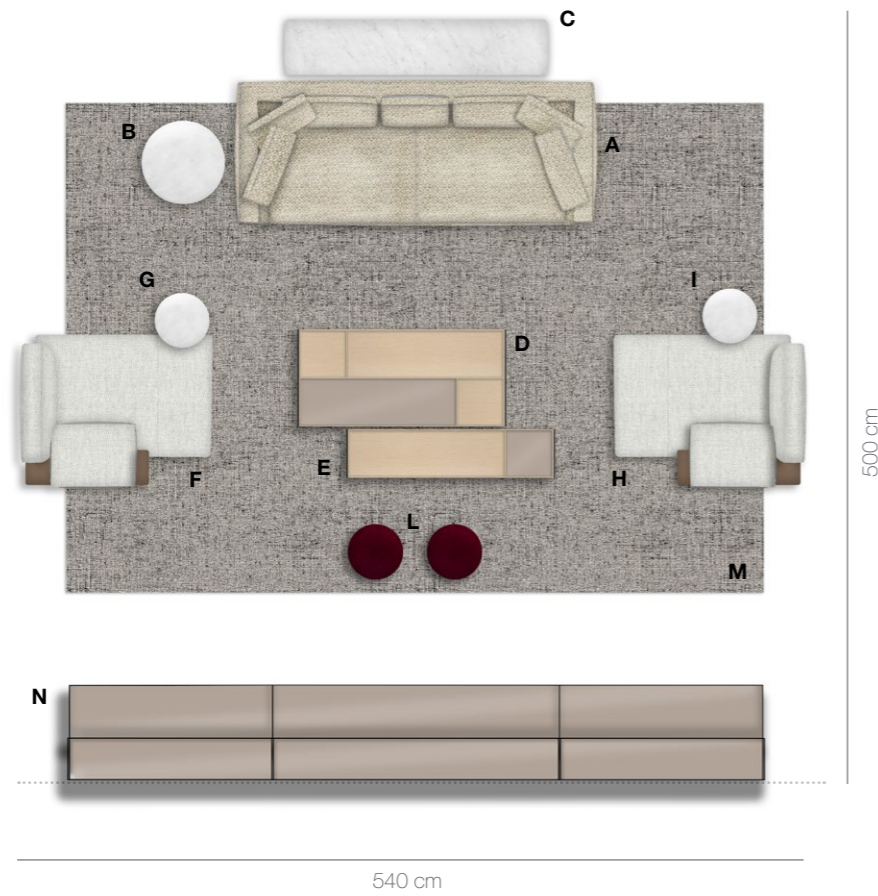

Mix 3

ROOM 31

	N.	CODE	DESCRIPTION	FINISHES	£ UK VAT included
A	1	RYL275N	Ray sofa	Antille 2495102, stitchings: beaver 02092, bronzed nickel painted 0174B	7.977
	1	RY48C	Ray back cushion 48x48	Antille 2495102, stitchings: beaver 02092	270
	2	RY72C	Ray back cushion 72x48	Antille 2495102, stitchings: beaver 02092	784
	2	BF60_60	Optional cushion 60x60	Licata 2165102	1.092
	2	OF48_48	Optional cushion 48x48	Licata 2165102	778
B	1	MTR60_CL	Mera small table	Natural Carrara white marble venatino statuarietto 0900M, bright chromed 0110M	2.430
C	1	EC190_C	Eileen console	Matt Carrara white marble venatino statuarietto 0890M, bright chromed 0110M	5.786
D	1	TSF150BV	Surface small table	Brushed light oak 0374C, satin desert 4516E, bronzed nickel painted 0174B	5.240
E	1	TSF150AV	Surface small table	Brushed light oak 0374C, satin desert 4516E, bronzed nickel painted 0174B	3.566
F	1	DK135LS	Diesis left chaise longue	Asolo 2129203, frame: Kasia 1227330, bright brushed 0189A	10.299
G	1	MTR39A_CL	Mera small table	Natural Carrara white marble venatino statuarietto 0900M, bright chromed 0110M	1.725
H	1	DK135LD	Diesis right chaise longue	Asolo 2129203, frame: Kasia 1227330, bright brushed 0189A	10.299
I	1	MTR39A_CL	Mera small table	Natural Carrara white marble venatino statuarietto 0900M, bright chromed 0110M	1.725
L	2	D_CD1C	Cilindro (Azucena) ottoman	Mohair/D 2971700, chromed finish 0600C	5.140
M	2	ML3T	Milos carpet 250x350	Graphite colour 0217G	3.388
TOTAL PRICE					60.499
N	1	FLAT_013	FLAT.C composition	Sides+Spacers+Back panel+Storage units: satin desert 4516E Shelves: brushed light oak 0374C	24.513