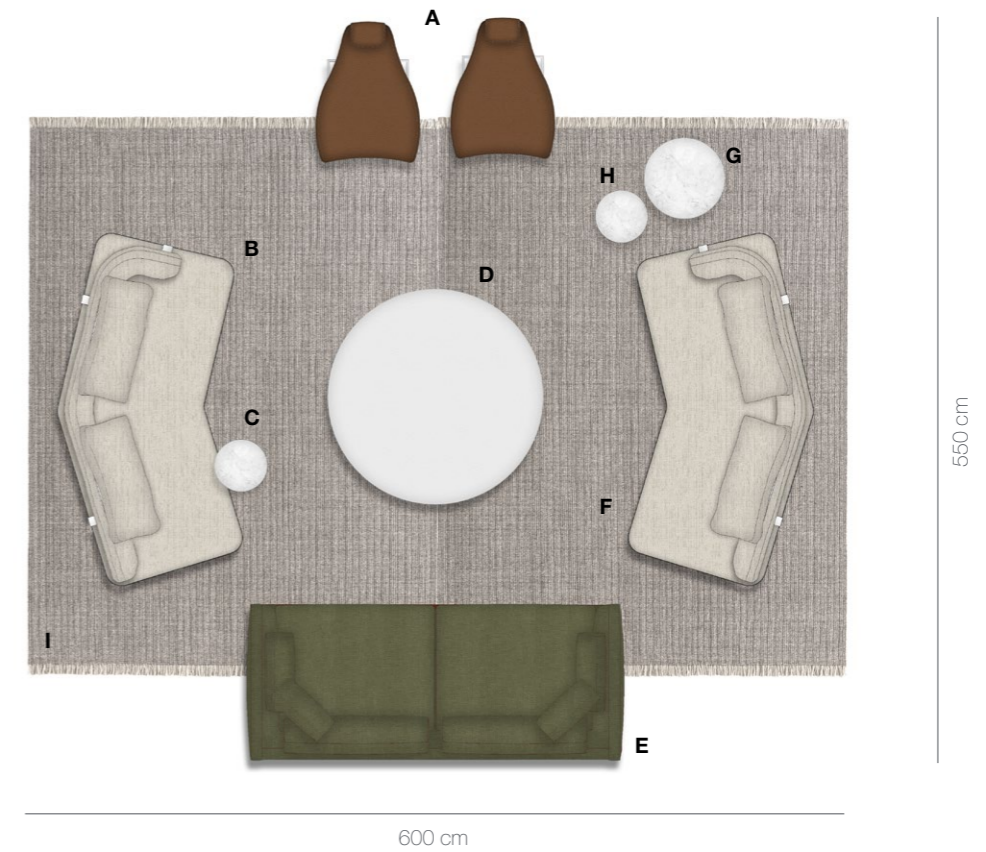

Mix 6

ROOM 34

	N.	CODE	DESCRIPTION	FINISHES	£ UK VAT included
A	2	MPRN_1	Mart armchair with tilting mechanism	Kasia 1227360, bright chromed 0110M	24.214
B	1	CO254TD	Cocùn right terminal element	Astro 2816103, brackets: bright brushed 0189A, bright brushed 0189A	10.546
	2	CO90C	Cocùn back cushion 90x60	Astro 2816103	1.058
C	1	MTR39A_CL	Mera small table	Natural Carrara white marble venatino statuarietto 0900M, bright chromed 0110M	1.725
D	1	HL154P	Harry Large ottoman	Gamma 1226206, black colour 0154N	4.864
E	1	RYLG275N	Ray sofa	Asolo 2129440, stitchings: sella 01060, bronzed nickel painted 0174B	9.354
	2	BF60_60	Optional cushion 60x60	Asolo 2129440	654
	2	OF48_48	Optional cushion 48x48	Asolo 2129440	534
F	1	CO254TS	Cocùn left terminal element	Astro 2816103, brackets: bright brushed 0189A, bright brushed 0189A	10.546
	2	CO90C	Cocùn back cushion 90x60	Astro 2816103	1.058
G	1	MTR60_CL	Mera small table	Natural Carrara white marble venatino statuarietto 0900M, bright chromed 0110M	2.430
H	1	MTR39A_CL	Mera small table	Natural Carrara white marble venatino statuarietto 0900M, bright chromed 0110M	1.725
I	2	TMT4	Timo carpet 300x400	Grey colour 0022G	11.066
				TOTAL PRICE	79.774