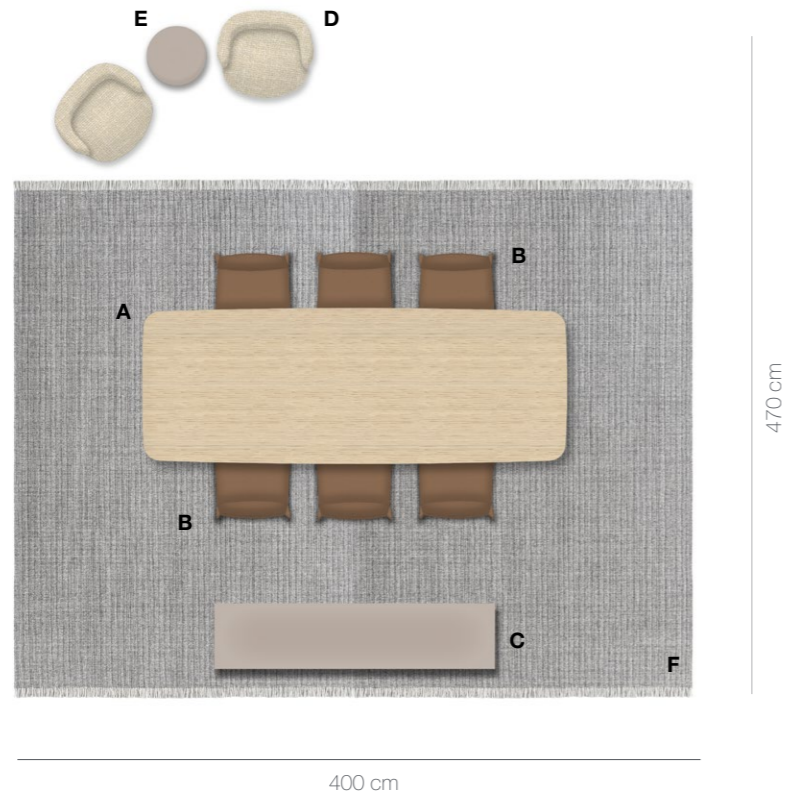

Oskar

design Vincent Van Duysen

Oskar

design Vincent Van Duysen

ROOM 25

	N.	CODE	DESCRIPTION	FINISHES	£ UK VAT included
A	1	TO300E	Oskar table	Brushed light oak 0374C	10.387
B	6	SVL	Vol Au Vent chari	Gamma 1226280	11.130
C	1	CF198B_11	Flat.C Frame storage unit with pair of hinged doors and 2 single hinged doors	Satin desert 4516E, bronzed nickel painted 0174B	10.202
D	2	FM70M	Flair O' Maxi swivel small armchair	Sirte 2909100	5.052
E	1	TSP40	Spool small table	Glossy desert 4516L	1.202
F	2	TMT3	Timo carpet 250x350	Grey colour 0022G	8.106
TOTAL PRICE					46.079