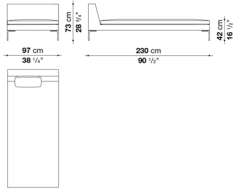

code	description	finish	LS1
			U.K. VAT included
CHARLES - design Antonio Citterio			
CH228L	Chaise longue	C.O.F.	4.948
		B	4.948
		A	5.118
		Extra/C.O.L.	5.384
		Super	5.529
		Lusso	5.854
		M	7.427
		Beta	7.427
		Alfa/Gamma	8.201
		Koto/Kora	10.522
CH48_C	Back cushion cm 48 x 48	C.O.F.	233
		B	233
		A	251
		Extra/C.O.L.	266
		Super	317
		Lusso	384
		M	482
		Beta	482
		Alfa/Gamma	547
		Koto/Kasia/Kora/Kanu	602

CH228L