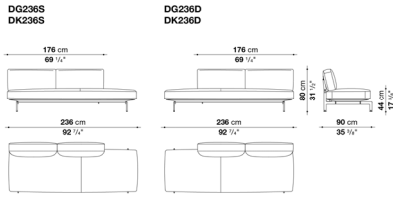

code	description	finish	LS1 U.K. VAT included
DIESIS - design Antonio Citterio & Paolo Nava			
DG236S DK236D	Left and right dormeuse with frame cover in Gamma leather <i>(bright brushed support frame)</i>	C.O.F. B A Extra Super Lusso M Gamma	10.670 10.670 10.766 10.916 10.998 11.204 12.949 13.580
DG236SC DK236DC	Left and right dormeuse with frame cover in Gamma leather <i>(painted black chrome support frame)</i>	C.O.F. B A Extra Super Lusso M Gamma	11.090 11.090 11.185 11.336 11.418 11.663 13.369 14.000
DK236S DK236D	Left and right dormeuse with frame cover in Kasia leather <i>(bright brushed support frame)</i>	C.O.F. B A Extra Super Lusso M Kasia	11.767 11.767 11.863 12.013 12.095 12.341 14.047 16.569
DK236SC DK236DC	Left and right dormeuse with frame cover in Kasia leather <i>(painted black chrome support frame)</i>	C.O.F. B A Extra Super Lusso M Kasia	12.187 12.187 12.282 12.433 12.515 12.761 14.466 16.989