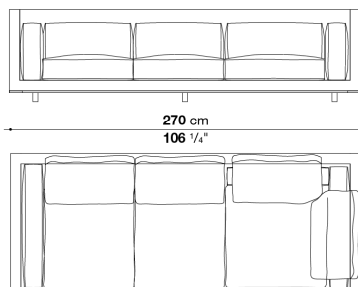

code	description	finish	LST U.K. VAT included
FLORIUS - design Antonio Citterio			
FL270AS FL270AD	Left/right corner element (covered shell)	C.O.F. B A Extra/C.O.L. Super Lusso Deluxe M Beta Alfa/Gamma Kasia/Koto	15.037 15.037 15.359 15.922 16.209 17.106 18.031 21.557 21.557 23.403 28.849
4FL65C	Set of 4 back cushions cm 65 x 65	C.O.F. B A Extra/C.O.L. Super Lusso Deluxe M Beta Alfa/Gamma Kasia/Koto	1.877 1.877 2.033 2.305 2.442 2.870 2.904 2.943 2.943 3.439 4.893

**The back cushions are necessary but not included in the product.
On the order please specify: set of 4 back cushions cm 65 x 65 (4FL65C).**

On the order please specify: lower edge in graphite painted (0252G), amber painted (0137A), bronzed nickel painted (0174B) or painted black chrome (0170M) aluminium.

The product in fabric/leather version (velvet excluded) has the profiles in matching tone; the product in velvet version has the profiles in Bellano fabric (all the colours range). The fabric version has removable covers. For checking the feasibility of the covers for each item code, please refer to the dedicated list of fabric/leather-product matching.

FL270AD