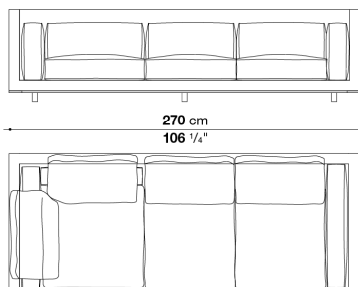

code	description	finish	LST U.K. VAT included
FLORIUS - design Antonio Citterio			
FL270AS FL270AD	Left/right corner element (covered shell)	C.O.F. B A Extra/C.O.L. Super Lusso Deluxe M Beta Alfa/Gamma Kasia/Koto	15.037 15.037 15.359 15.922 16.209 17.106 18.031 21.557 21.557 23.403 28.849
4FL65C	Set of 4 back cushions cm 65 x 65	C.O.F. B A Extra/C.O.L. Super Lusso Deluxe M Beta Alfa/Gamma Kasia/Koto	1.877 1.877 2.033 2.305 2.442 2.870 2.904 2.943 2.943 3.439 4.893

**The back cushions are necessary but not included in the product.
On the order please specify: set of 4 back cushions cm 65 x 65 (4FL65C).**

On the order please specify: lower edge in graphite painted (0252G), amber painted (0137A), bronzed nickel painted (0174B) or painted black chrome (0170M) aluminium.

The product in fabric/leather version (velvet excluded) has the profiles in matching tone; the product in velvet version has the profiles in Bellano fabric (all the colours range). The fabric version has removable covers. For checking the feasibility of the covers for each item code, please refer to the dedicated list of fabric/leather-product matching.

FL270AS