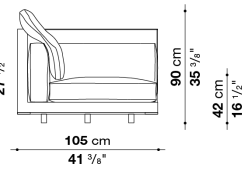

code	description	finish	LST U.K. VAT included
FLORIUS - design Antonio Citterio			
FLG235S FLG235D	Left/right terminal element (shellac shell)	C.O.F. B A Extra/C.O.L. Super Lusso Deluxe M Beta Alfa/Gamma Kasia/Koto	14.380 14.380 14.555 14.861 15.018 15.506 16.009 18.186 18.186 19.193 22.161
3FL65C	Set of 3 back cushions cm 65 x 65	C.O.F. B A Extra/C.O.L. Super Lusso Deluxe M Beta Alfa/Gamma Kasia/Koto	1.422 1.422 1.540 1.747 1.850 2.174 2.200 2.229 2.229 2.605 3.707

**The back cushions are necessary but not included in the product.
On the order please specify: set of 3 back cushions cm 65 x 65 (3FL65C).**

On the order please specify: shell in shellac type finish black (3764G), shellac type finish red (7110G) or shellac type finish soya (6805G); lower edge in graphite painted (0252G), amber painted (0137A), bronzed nickel painted (0174B) or painted black chrome (0170M) aluminium.

The product in fabric/leather version (velvet excluded) has the profiles in matching tone; the product in velvet version has the profiles in Bellano fabric (all the colours range). The fabric version has removable covers. For checking the feasibility of the covers for each item code, please refer to the dedicated list of fabric/leather-product matching.

Along with the product is delivered the kit for shellac maintenance and cleaning.

FLG235D