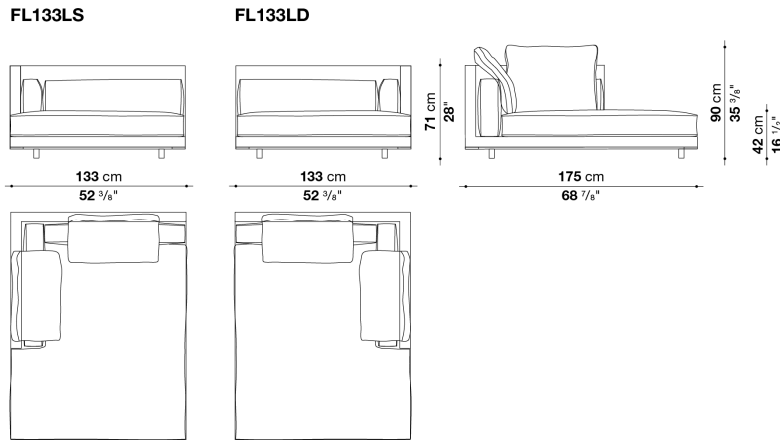

<u>code</u>	<u>description</u>	<u>finish</u>	LST U.K. VAT included
<b>CARATOS - design Antonio Citterio</b>			
<b>CRT77G</b>	Swivel armchair	C.O.F.	4.128
		B	4.128
		A	4.186
		Extra/C.O.L.	4.286
		Super	4.337
		Lusso	4.497
		Deluxe	4.662
		M	5.034
		Alfa/Gamma	5.279
		Kasia/Koto/Kora	6.005
<b>CRT_P</b>	Headrest cushion	C.O.F.	199
		B	199
		A	217
		Extra/C.O.L.	247
		Super	262
		Lusso	311
		Deluxe	360
		M	431
		Alfa/Gamma	485
		Kasia/Koto/Kora	644
<p><b>The headrest cushion (CRT_P) is not included in the product and must be ordered separately</b></p> <p>On the order please specify: swivel base-frame in graphite painted (0252G), amber painted (0137A) or bronzed nickel painted (0174B) aluminium.</p> <p>The covers are difficult to remove. For checking the feasibility of the covers for each item code, please refer to the dedicated list of fabric/leather-product matching.</p>			
<p><b>CRT77G</b></p>  <p>Technical drawing of the CRT77G swivel armchair. It includes three views: a front view, a side view, and a top view. Dimensions are provided in centimeters and inches. Front view: width 76.5 cm (30 1/8"), height 105 cm (41 3/8"). Side view: depth 82 cm (32 1/4"), seat height 56 cm (22"), backrest height 43.5 cm (17 1/8"). Top view: width 76.5 cm (30 1/8").</p>			
<b>CRT60G</b>	Swivel chair with armrests	C.O.F.	2.706
		B	2.706
		A	2.733
		Extra/C.O.L.	2.780
		Super	2.804
		Lusso	2.879
		Deluxe	2.957
		M	3.128
		Alfa/Gamma	3.222
		Kasia/Koto/Kora	3.498
<p>On the order please specify: swivel base-frame in graphite painted (0252G), amber painted (0137A) or bronzed nickel painted (0174B) aluminium.</p> <p>The covers are difficult to remove. For checking the feasibility of the covers for each item code, please refer to the dedicated list of fabric/leather-product matching.</p>			
<p><b>CRT60G</b></p>  <p>Technical drawing of the CRT60G swivel chair with armrests. It includes three views: a front view, a side view, and a top view. Dimensions are provided in centimeters and inches. Front view: width 60 cm (23 5/8"), height 80 cm (31 1/2"). Side view: depth 60.5 cm (23 7/8"), seat height 65 cm (25 5/8"), backrest height 47 cm (18 1/2"). Top view: width 60 cm (23 5/8").</p>			