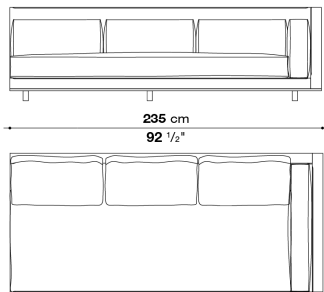

code	description	finish	LST U.K. VAT included
FLORIUS - design Antonio Citterio			
FLG235S FLG235D	Left/right terminal element (shellac shell)	C.O.F. B A Extra/C.O.L. Super Lusso Deluxe M Beta Alfa/Gamma Kasia/Koto	14.380 14.380 14.555 14.861 15.018 15.506 16.009 18.186 18.186 19.193 22.161
3FL65C	Set of 3 back cushions cm 65 x 65	C.O.F. B A Extra/C.O.L. Super Lusso Deluxe M Beta Alfa/Gamma Kasia/Koto	1.422 1.422 1.540 1.747 1.850 2.174 2.200 2.229 2.229 2.605 3.707

**The back cushions are necessary but not included in the product.
On the order please specify: set of 3 back cushions cm 65 x 65 (3FL65C).**

On the order please specify: shell in shellac type finish black (3764G), shellac type finish red (7110G) or shellac type finish soya (6805G); lower edge in graphite painted (0252G), amber painted (0137A), bronzed nickel painted (0174B) or painted black chrome (0170M) aluminium.

The product in fabric/leather version (velvet excluded) has the profiles in matching tone; the product in velvet version has the profiles in Bellano fabric (all the colours range). The fabric version has removable covers. For checking the feasibility of the covers for each item code, please refer to the dedicated list of fabric/leather-product matching.

Along with the product is delivered the kit for shellac maintenance and cleaning.

FLG235D