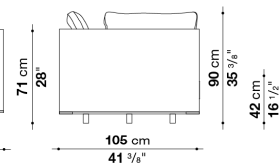

code	description	finish	LST U.K. VAT included
FLORIUS - design Antonio Citterio			
FL270AS FL270AD	Left/right corner element (covered shell)	C.O.F. B A Extra/C.O.L. Super Lusso Deluxe M Beta Alfa/Gamma Kasia/Koto	15.037 15.037 15.359 15.922 16.209 17.106 18.031 21.557 21.557 23.403 28.849
4FL65C	Set of 4 back cushions cm 65 x 65	C.O.F. B A Extra/C.O.L. Super Lusso Deluxe M Beta Alfa/Gamma Kasia/Koto	1.877 1.877 2.033 2.305 2.442 2.870 2.904 2.943 2.943 3.439 4.893

**The back cushions are necessary but not included in the product.
On the order please specify: set of 4 back cushions cm 65 x 65 (4FL65C).**

On the order please specify: lower edge in graphite painted (0252G), amber painted (0137A), bronzed nickel painted (0174B) or painted black chrome (0170M) aluminium.

The product in fabric/leather version (velvet excluded) has the profiles in matching tone; the product in velvet version has the profiles in Bellano fabric (all the colours range). The fabric version has removable covers. For checking the feasibility of the covers for each item code, please refer to the dedicated list of fabric/leather-product matching.

FL270AD