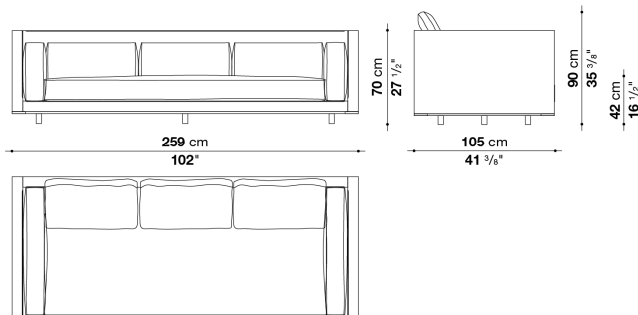

code	description	finish	LST U.K. VAT included
FLORIUS - design Antonio Citterio			
FLG260	Sofa (shellac shell)	C.O.F. B A Extra/C.O.L. Super Lusso Deluxe M Beta Alfa/Gamma Kasia/Koto	16.260 16.260 16.460 16.809 16.987 17.543 18.117 20.679 20.679 21.845 25.283
3FL65C	Set of 3 back cushions cm 65 x 65	C.O.F. B A Extra/C.O.L. Super Lusso Deluxe M Beta Alfa/Gamma Kasia/Koto	1.422 1.422 1.540 1.747 1.850 2.174 2.200 2.229 2.229 2.605 3.707

**The back cushions are necessary but not included in the product.
On the order please specify: set of 3 back cushions cm 65 x 65 (3FL65C).**

On the order please specify: shell in shellac type finish black (3764G), shellac type finish red (7110G) or shellac type finish soya (6805G); lower edge in graphite painted (0252G), amber painted (0137A), bronzed nickel painted (0174B) or painted black chrome (0170M) aluminium.

The product in fabric/leather version (velvet excluded) has the profiles in matching tone; the product in velvet version has the profiles in Bellano fabric (all the colours range). The fabric version has removable covers. For checking the feasibility of the covers for each item code, please refer to the dedicated list of fabric/leather-product matching.

Along with the product is delivered the kit for shellac maintenance and cleaning.

FLG260