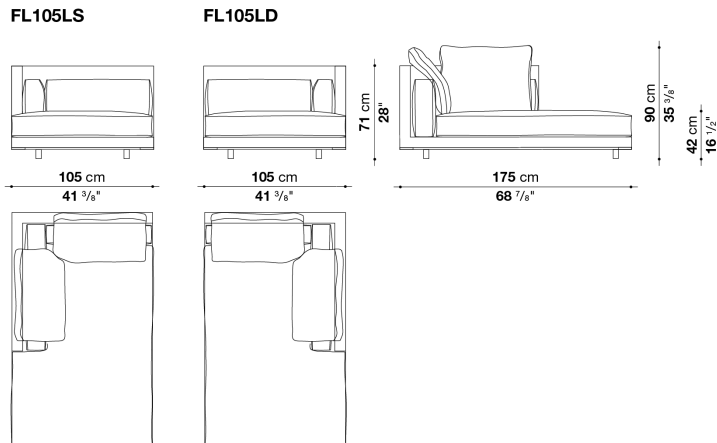

<u>code</u>	<u>description</u>	<u>finish</u>	LST U.K. VAT included
FLORIUS - design Antonio Citterio			
FL105LS FL105LD	Left/right chaise longue (covered shell)	C.O.F. B A Extra/C.O.L. Super Lusso Deluxe M Beta Alfa/Gamma Kasia/Koto	9.962 9.962 10.138 10.446 10.603 11.094 11.601 13.287 13.287 14.255 17.112
2FL65C	Set of 2 back cushions cm 65 x 65	C.O.F. B A Extra/C.O.L. Super Lusso Deluxe M Beta Alfa/Gamma Kasia/Koto	967 967 1.047 1.188 1.258 1.478 1.496 1.516 1.516 1.771 2.521

**The back cushions are necessary but not included in the product.
On the order please specify: set of 2 back cushions cm 65 x 65 (2FL65C).**

On the order please specify: lower edge in graphite painted (0252G), amber painted (0137A), bronzed nickel painted (0174B) or painted black chrome (0170M) aluminium.

The product in fabric/leather version (velvet excluded) has the profiles in matching tone; the product in velvet version has the profiles in Bellano fabric (all the colours range). The fabric version has removable covers. For checking the feasibility of the covers for each item code, please refer to the dedicated list of fabric/leather-product matching.