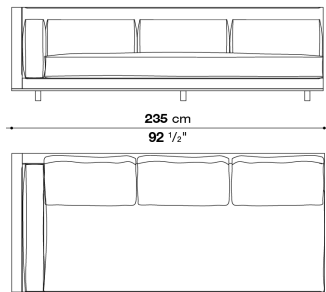

code	description	finish	LST U.K. VAT included
FLORIUS - design Antonio Citterio			
FLG235S FLG235D	Left/right terminal element (shellac shell)	C.O.F. B A Extra/C.O.L. Super Lusso Deluxe M Beta Alfa/Gamma Kasia/Koto	14.380 14.380 14.555 14.861 15.018 15.506 16.009 18.186 18.186 19.193 22.161
3FL65C	Set of 3 back cushions cm 65 x 65	C.O.F. B A Extra/C.O.L. Super Lusso Deluxe M Beta Alfa/Gamma Kasia/Koto	1.422 1.422 1.540 1.747 1.850 2.174 2.200 2.229 2.229 2.605 3.707

**The back cushions are necessary but not included in the product.
On the order please specify: set of 3 back cushions cm 65 x 65 (3FL65C).**

On the order please specify: shell in shellac type finish black (3764G), shellac type finish red (7110G) or shellac type finish soya (6805G); lower edge in graphite painted (0252G), amber painted (0137A), bronzed nickel painted (0174B) or painted black chrome (0170M) aluminium.

The product in fabric/leather version (velvet excluded) has the profiles in matching tone; the product in velvet version has the profiles in Bellano fabric (all the colours range). The fabric version has removable covers. For checking the feasibility of the covers for each item code, please refer to the dedicated list of fabric/leather-product matching.

Along with the product is delivered the kit for shellac maintenance and cleaning.

FLG235S